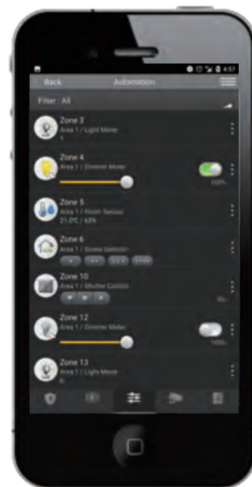

POVS-1ZBS
PIR Occupancy/
Vacancy Sensor

Energy Management

The HSGW-MAX can integrate whole-house energy meters to report how much electricity the entire household uses and ZigBee/Z-Wave power meter switches to monitor the power consumption of individual home appliances. With this power-saving system you can develop a useful strategy to reduce energy consumption.

24-Hour Emergency Monitoring

The HSGW-MAX can incorporate smoke/heat detectors, water sensors, air quality sensors, panic buttons, light and humidity sensors to protect user's family and property from damage cause by fire, heat, water, or air toxins. This round the clock monitoring ensures comprehensive prevention of disasters and quick response during emergencies.

SD-29
Smoke Detector
with motion,
temperature
sensor &
Emergency light

SDCO-1
Carbon Monoxide
Detector

WLS-23
Water Leakage
Sensor

Be in Control Wherever You Are

Remote and Mobile Control

Vesta Home App

The end user can download the Vesta Home App from the App Store or the Google Play Store to manage the HSGW-MAX, receive event reports and view alarm videos/images on a smartphone.

Available on the
App Store

ANDROID APP ON
Google play

Home Portal Server

Home Portal Server, Climax's high-capacity IP/GPRS platform, enables the CMS to remotely manage the HSGW-MAX and serve customers.

The HSGW-MAX Series Comparison