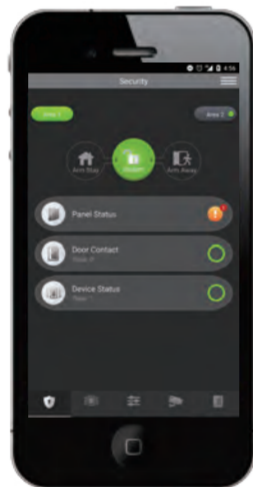

POVS-1ZBS
PIR Occupancy/
Vacancy Sensor

Energy Management

The HSGW-MAX can integrate whole-house energy meters to report how much electricity the entire household uses and ZigBee/Z-Wave power meter switches to monitor the power consumption of individual home appliances. With this power-saving system you can develop a useful strategy to reduce energy consumption.

24-Hour Emergency Monitoring

The HSGW-MAX can incorporate smoke/heat detectors, water sensors, air quality sensors, panic buttons, light and humidity sensors to protect user's family and property from damage cause by fire, heat, water, or air toxins. This round the clock monitoring ensures comprehensive prevention of disasters and quick response during emergencies.

SD-29
Smoke Detector
with motion,
temperature
sensor &
Emergency light

SDCO-1
Carbon Monoxide
Detector

WLS-23
Water Leakage
Sensor

Be in Control Wherever You Are

Remote and Mobile Control

Vesta Home App

The end user can download the Vesta Home App from the App Store or the Google Play Store to manage the HSGW-MAX, receive event reports and view alarm videos/images on a smartphone.

Available on the
App Store

ANDROID APP ON
Google play

Home Portal Server

Home Portal Server, Climax's high-capacity IP/GPRS platform, enables the CMS to remotely manage the HSGW-MAX and serve customers.

The HSGW-MAX Series Comparison