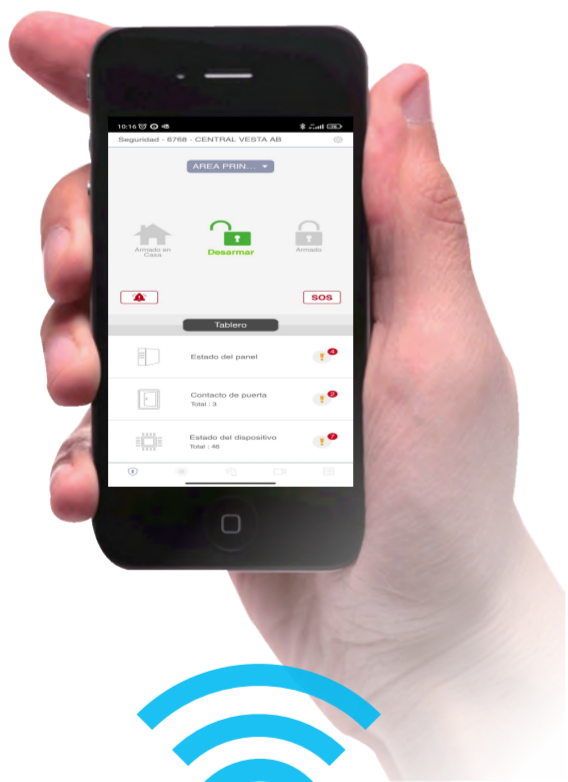

Home Security Gateway Series

Transforming Your Life

Now Compatible With
amazon alexa

HSGW-MAX Home Security Gateway

Secure Your Peace of Mind

The HSGW-MAX is an IP-based multi-functional RF, ZigBee, and Z-Wave smart home security gateway with optional add-on of Wi-Fi or 3G/LTE capabilities. The system supports VoLTE (voice over LTE), offering better quality of voice communication and calling experience. The gateway provides comprehensive solutions, including remote management, home security, live visual monitoring, home automation, energy management and emergency monitoring, designed to bring all-around convenience, comfort and safety.

Remote Management

- 320 zones
- Smartphone App (iOS & Android) and Web browser [SmartHomeSec]

Smart Home Services

Climax's HSGW-MAX Series provides comprehensive smart home services, including remote control, home security, live visual monitoring, home automation, energy management and emergency monitoring.

World-Leading 2-Km RF Range

The HSGW-MAX adopts Climax's groundbreaking Security@2km Wireless Technology that delivers RF communication range of 2 kilometers (1.5 miles), fast signal transmission, and relentless reliability.

Home Security

The Best Safety Lies in Smart Living

Live Visual Monitoring

The HSGW-MAX can be compatible with IP cameras and PIR cameras/PIR video cameras for visual verification and real-time monitoring. PIR Motion Cameras/IP Cameras captures images and record video clips when unauthorized motions are detected and sent to users and monitoring centers for immediate action.