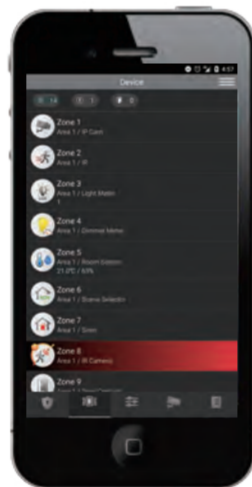

24-Hour Emergency Monitoring

The HSGW-MAX can incorporate smoke/heat detectors, water sensors, air quality sensors, panic buttons, light and humidity sensors to protect user's family and property from damage cause by fire, heat, water, or air toxins. This round the clock monitoring ensures comprehensive prevention of disasters and quick response during emergencies.

SD-29
Smoke Detector
with motion,
temperature
sensor &
Emergency light

SDCO-1
Carbon Monoxide
Detector

WLS-23
Water Leakage
Sensor

Be in Control Wherever You Are

Remote and Mobile Control

Vesta Home App

The end user can download the Vesta Home App from the App Store or the Google Play Store to manage the HSGW-MAX, receive event reports and view alarm videos/images on a smartphone.

Available on the
App Store

ANDROID APP ON
Google play

Home Portal Server

Home Portal Server, Climax's high-capacity IP/GPRS platform, enables the CMS to remotely manage the HSGW-MAX and serve customers.

The HSGW-MAX Series Comparison