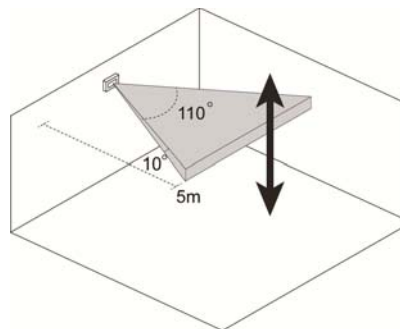

Horizontal Wall Mount