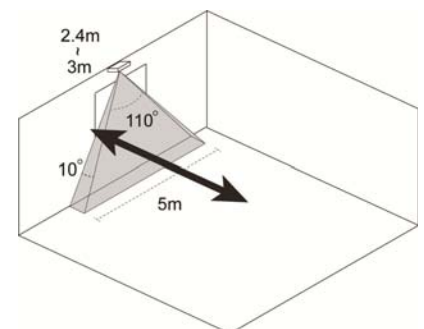

IRC-29 Passive Infrared Motion Sensor

Vertical Wall Mount

Horizontal Wall Mount

Ceiling Mount

Features

- Microprocessor controlled with ADSP algorithms
- Wall or ceiling mount with tamper protection
- Randomized supervision checking system integrity
- Temperature compensated sensitivity control
- Battery-operated for easy installation
- Elegant compact design
- LED functions as fault and test mode indicator
- Superior white light and noise rejection
- Detection Range: up to 10 meters
- Automatic power saving mechanism
- Compliant with CE requirements
- Compact and low-profile with resistance to insect