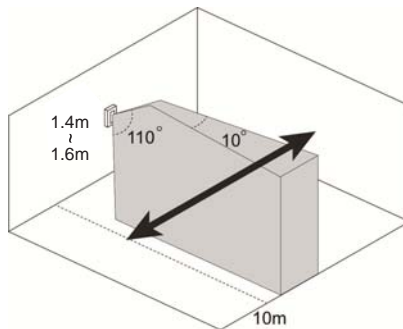

IRC-29 Passive Infrared Motion Sensor

Vertical Wall Mount