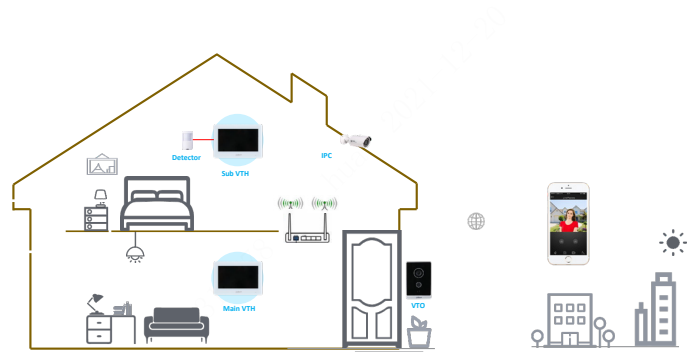

VTH5 Series | DHI-VTH5421HW-W/DHI-VTH5421HB-W

Operating Temperature	-10 °C to +55 °C (+14 °F to 131 °F)
Operating Humidity	10%-95% RH (non-condensing)
Operating Altitude	Beneath 3000 m (9842.52 ft)
Power Consumption	Standby ≤ 2 W; working ≤ 6 W
Net Weight	0.35 kg (0.78 lb)
Gross Weight	0.56 kg (1.23 lb)

Application