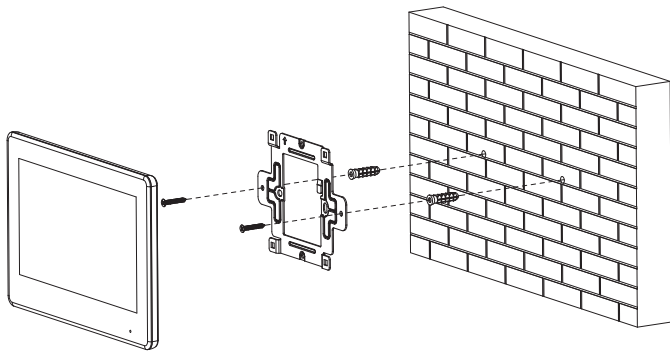

Port

Alarm Input	6
Alarm Output	1
Power Output	1 (12 V/200 mA)
Door Bell	Yes (use any alarm input port)
Network	One 10 /100 Mbps Ethernet

Alarm

SOS	Yes
-----	-----

General

Color	White/Black
Power Supply	12VDC1A
Installation	Surface mount
Certifications	CE; FCC
Accessory	Bracket and alarm ribbon cable (included)
Dimensions	189.0 mm × 130.0 mm × 26.9 mm (7.44" × 5.12" × 1.06")

Application

Ordering Information

Type	Model	Description
IP Indoor Monitor	DHI-VTH5421HW-W/ DHI-VTH5421HB-W	IP & Wi-Fi Indoor Monitor

Installation

Dimensions (mm[inch])