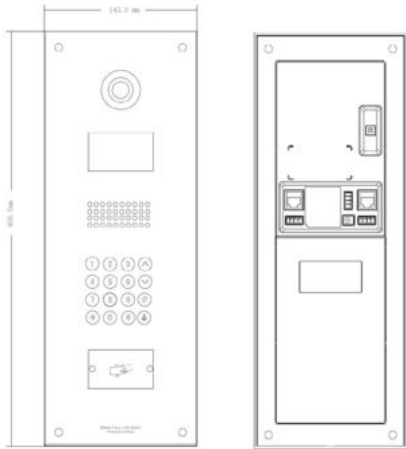

Audio

Audio Compression	G.711
Audio Input	Omnidirectional Mic
Audio Output	Built-in Speaker
Bidirectional Talk	Support Dual-way Bidirectional talk

Display

LCD Screen	3" STN 128x64
------------	---------------

RS485	1
-------	---

Network

Ethernet	10M/100Mbps
Network Protocol	TCP/IP

General

Ingress Protection	IP54, IK07
Tamper Switch	1
Installation	Surface & Flush
Material	Stainless steel
Power	DC 12V
Power Consumption	Standby ≤1W, Work ≤10W
Working Temperature	-40°C~+60°C
Relative Humidity	10%~90%RH
Dimensions	143.0mm×406.0mm×42.0mm
Weight	1.6Kg

Dimensions

View Area

Application