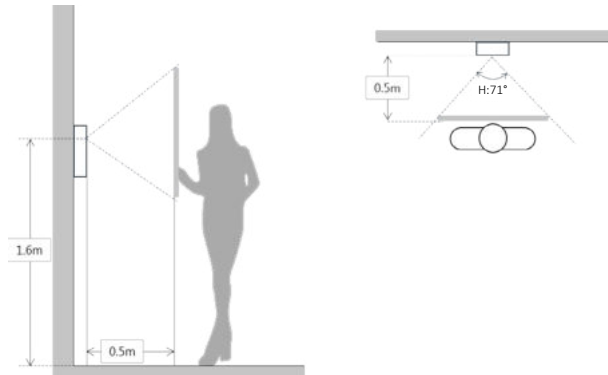

RS485	1
-------	---

Network

Ethernet	10M/100Mbps
Network Protocol	TCP/IP

General

Ingress Protection	IP54, IK07
Tamper Switch	1
Installation	Surface & Flush
Material	Stainless steel
Power	DC 12V
Power Consumption	Standby ≤1W, Work ≤10W
Working Temperature	-40°C~+60°C
Relative Humidity	10%~90%RH
Dimensions	143.0mm×406.0mm×42.0mm
Weight	1.6Kg

Dimensions

View Area

Application