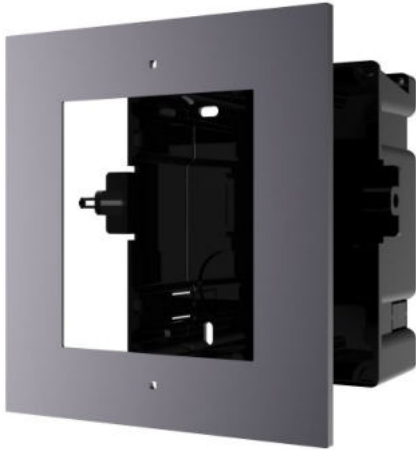

HYUNDAI NEXTGEN FRAME TO INSTALL 1 BUILT-IN VIDEO DOOR ENTRY SYSTEM MODULE.

KEY FEATURES

- HYUNDAI NEXTGEN frame to install 1 built-in video door entry system module

FEATURES

- HYUNDAI NEXTGEN frame to install a 1 video intercom system module
- Contains electrical box, cover, screws, lines, etc.
- It adapts to the recessed mounting of a module

SPECS

- Material: aviation aluminum
- Operating temperature: 40 ° C ~ + 60 ° C
- Cover dimensions: 134 (W) x 124 (H) x 4 mm
- Dimensions of the electrical box: 134 (W) x 135 (H) x 56 mm