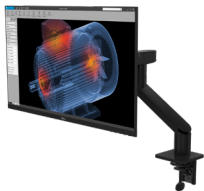

# Adjustability and connectivity

DELL ULTRASHARP 32 4K USB-C MONITOR | U3219Q

Easily adjust the panel to your preferred viewing position.

Back view - Cable management slot

Tilt and height adjustable

Pivot

Swivel

## RECOMMENDED ACCESSORIES

DELL SINGLE MONITOR ARM | MSA20

This articulating arm is designed to maximize your viewing comfort and improve your productivity with its height adjustability, tilt, swivel and pivot features. Attach it easily with a snap to the VESA mount.