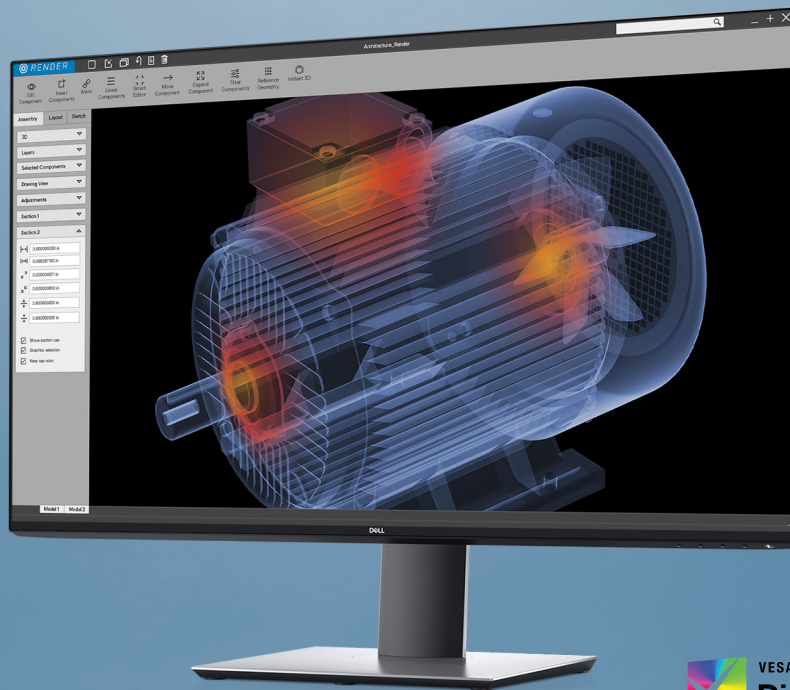

DELL ULTRASHARP 32 4K USB-C MONITOR | U3219Q

Brilliant color and clarity  
for your best work.

VESA CERTIFIED  
**DisplayHDR™ 400**

### AMAZING VISUALS

Experience incredible details and stunning color on the world's first 31.5" 4K Ultra HD monitor with VESA certified DisplayHDR™ 400.\*

## AMAZING VISUALS

**See more:** Capture every detail with 4K (3840x2160) resolution on a 31.5-inch screen. That's 4 times more details than Full HD, so you see more content on the screen.

**Visually stunning:** View HDR content as they were intended on the world's first 31.5" 4K Ultra HD monitor with VESA certified DisplayHDR™ 400\* featuring HDR content playback support.