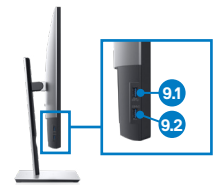

Adjustability and connectivity

DELL ULTRASHARP 32 4K USB-C MONITOR | U3219Q

Easily adjust the panel to your preferred viewing position.

Connectivity

1 AC Power Connector	7 USB Upstream Port
2 Stand Lock	8.1 USB Downstream Port
3 HDMI Port	8.2 USB Downstream Port (with Power Charging)
4 DisplayPort (In)	9.1 USB Downstream Port
5 USB-C Port	9.2 USB Downstream Port (with Power Charging)
6 Audio Line Out	

RECOMMENDED ACCESSORIES

This articulating arm is designed to maximize your viewing comfort and improve your productivity with its height adjustability, tilt, swivel and pivot features. Attach it easily with a snap to the VESA mount.

Optimize conference calls and multimedia streaming with exceptional audio clarity. Minimize background noise with the dual mic array and echo-cancelling feature.

Experience premium performance and wireless connectivity through Dell Universal Pairing. Connect up to six compatible RF devices or Bluetooth 4.0.

*Based on Dell internal analysis, July 2018.

1 Dell monitors are #1 Worldwide for 7 consecutive years (2013, Q2 to 2020, Q3) Source: IDC Worldwide Quarterly PC Monitor Tracker, Q3, 2020.

2 Advanced Exchange: Dell will send you a replacement monitor the next business day in most cases, if deemed necessary after phone/online diagnosis. Shipping times may vary by location and for monitors 55" and above. Fee charged for failure to return defective unit. See dell.com/servicecontracts/global3 Availability varies, please visit www.dell.com/support for details.

4 Dell adheres to standard USB-C specifications and protocol, and this monitor delivers up to 90W of power. Functionality with non-Dell USB-C systems may vary.