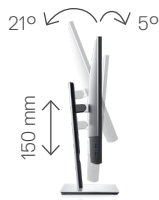

Tilt and height adjustable