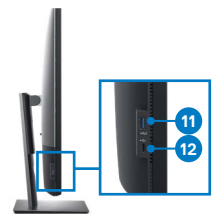

Connectivity and Accessories

DELL ULTRASHARP 43 4K USB-C MONITOR | U4320Q

Purposeful design, built for ergonomic comfort.

Connectivity

1 AC Power	5 DisplayPort 1	9 USB Type-A Ports (x2)
2 Security Lock Slot	6 DisplayPort 2	10 Stand Lock
3 HDMI Port 1	7 USB Type-C/DisplayPort	11 USB Downstream Port (supports BC1.2)
4 HDMI Port 2	8 Audio Line-out⁹	12 USB-C Downstream Port (supports 5 V/3 A)

RECOMMENDED ACCESSORIES

DELL PREMIER WIRELESS KEYBOARD AND MOUSE | KM717

Enjoy a uniquely designed, arc-shaped mouse that fits into virtually any workspace and boost productivity with a keyboard that features multi-OS support and popular shortcut keys.

DELL PRO STEREO USB HEADSET | UC350

Hear every word clearly on your next call. This headset is optimized for in-person call quality and certified for Microsoft® Skype® for Business.

* Dell monitors are #1 Worldwide for 6 consecutive years (2013 to 2019)! Source: IDC Worldwide Quarterly PC Monitor Tracker, Q2, 2019.

1 Based on Dell analysis of publicly available data, July 2019.

2 4K in single screen mode.

3 Learn more about Dell Display Manager software and where to download at dell.com/ddm

4 For a copy of the Limited Hardware Warranty, write to Dell USA LP, Attn: Warranties, One Dell Way, Round Rock, TX 78682 or see dell.com/warranty.

5 Advanced Exchange: Dell will send you a replacement monitor the next business day in most cases, if deemed necessary after phone/online diagnosis. Shipping times may vary by location and for monitors 55" and above. Fee charged for failure to return defective unit. See dell.com/servicecontracts/global.

6 Availability varies, please visit www.dell.com/support for details.

7 Maximum power consumption with maximum luminance and USB active.