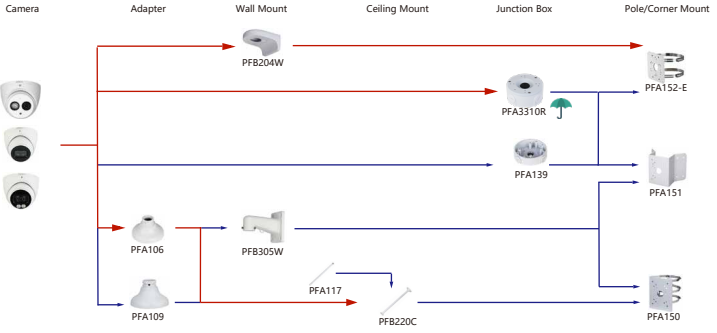

Shape	IP Camera	CVI Camera
	DH-IPC-HFW5842DK1P-Z-5G	

Selection of IP&CVI Dome Camera

Selection of IP&CVI Dome Camera

Selection of IP&CVI Dome Camera

Selection of IP Camera

Selection of IP&CVI Eyeball Camera

Shape	IP Camera	CVI Camera
	IPC-HDW3841EM-S-52 IPC-HDW3841EM-A-5 IPC-HDW3541EM-S-52 IPC-HDW3441EM-S-52 IPC-HDW3231EM-S-52 IPC-HDW5241TM-ASE IPC-HDW5442TM-ASE IPC-HDW5541TM-ASE	HAC-HDW1801EM-(A) HAC-HDW12003M-(A) HAC-HDW2802T-A HAC-HDW2402T-A HAC-HDW2509T-A-LED HAC-HDW2249T-A-LED HAC-HDW1809T-A-LED HAC-HDW1509T-IL-A HAC-HDW1509T-A-LED-POC

Shape	IP Camera	CVI Camera
	IPC-T1820/40 IPC-T1820-L	HAC-HDW1800TL-A HAC-HDW1801TL-(A) HAC-HDW1200TL-A

Selection of IP&CVI Eyeball Camera

Shape	IP Camera	CVI Camera
	IPC-HDW5242T-ZE-MF IPC-HDW5241T-ZE IPC-HDW5442T-ZE IPC-HDW5541T-ZE IPC-HDW5842T-ZE-S2 IPC-HDW1230T-ZS-55 IPC-HDW5541H-ASE-PV IPC-HDW5241H-ASE-PV IPC-HDW5541H-AS-PV IPC-HDW5241H-AS-PV IPC-HDW5497M-SE-LED IPC-HDW5842TM-SE-S2	HAC-HDW2802T-Z-A HAC-HDW2802T-Z-A-DP HAC-HDW2501T-Z-A HAC-HDW2501T-Z-A-DP HAC-HDW1231T-Z-A HAC-HDW1231T-Z-A-DP HAC-HDW1200T-Z-(A) HAC-ME1809H-A-PV-POC HAC-ME1809H-A-PV HAC-ME1509H-A-PV HAC-ME1239H-A-PV HAC-T3A51-Z HAC-T3A21-Z HAC-T3A21-VF