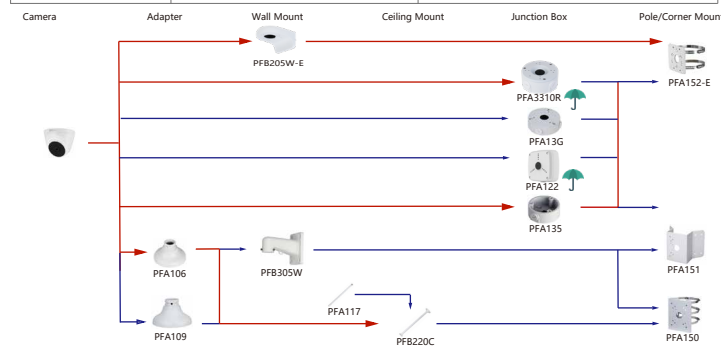

Shape	IP Camera	CVI Camera
	IPC-T1820/40 IPC-T1820-L	HAC-HDW1800TL-A HAC-HDW1801TL-(A) HAC-HDW1200TL-A

Selection of IP&CVI Eyeball Camera

Shape	IP Camera	CVI Camera
	IPC-HDW5242T-ZE-MF IPC-HDW5241T-ZE IPC-HDW5442T-ZE IPC-HDW5541T-ZE IPC-HDW5842T-ZE-S2 IPC-HDW1230T-ZS-55 IPC-HDW5541H-ASE-PV IPC-HDW5241H-ASE-PV IPC-HDW5541H-AS-PV IPC-HDW5241H-AS-PV IPC-HDW5497M-SE-LED IPC-HDW5842TM-SE-S2	HAC-HDW2802T-Z-A HAC-HDW2802T-Z-A-DP HAC-HDW2501T-Z-A HAC-HDW2501T-Z-A-DP HAC-HDW1231T-Z-A HAC-HDW1231T-Z-A-DP HAC-HDW1200T-Z-(A) HAC-ME1809H-A-PV-POC HAC-ME1809H-A-PV HAC-ME1509H-A-PV HAC-ME1239H-A-PV HAC-T3A51-Z HAC-T3A21-Z HAC-T3A21-VF

Selection of IP&CVI Eyeball Camera

Shape	IP Camera	CVI Camera
		HAC-HDW1200M HAC-HDW1800M HAC-HDW1801M HAC-T2A51 HAC-T2A21 HAC-HDW1509TLM-A-LED HAC-HDW2501TLM-A HAC-HDW2249TLM-A-LED HAC-HDW1231TLM-A HAC-HDW1801TLM-(A) HAC-HDW1801TLM-A HAC-HDW1801TLM HAC-HDW1500TLM-A

Shape	IP Camera	CVI Camera
	IPC-HDW2231T-AS-S2 IPC-HDW2230T-AS-S2 IPC-HDW2431T-AS-S2	

Selection of IP&CVI Eyeball Camera

Shape	IP Camera	CVI Camera
		HAC-T1A21/51 HAC-HDW1200R

Shape	IP Camera	CVI Camera
	IPC-HDW1230S-65 IPC-HDW1230T-STW	HAC-HDW2501TLMQ-A HAC-HDW1500TLMQ-(A) HAC-HDW1231TQ-A HAC-HDW1200TLMQ-(A) HAC-HDW1200TLMQ-(A) HAC-ME1239TQ-A-PV HAC-ME1800EQ-L HAC-ME1500EQ-L HAC-ME1200EQ-L HAC-ME1200EQ-L