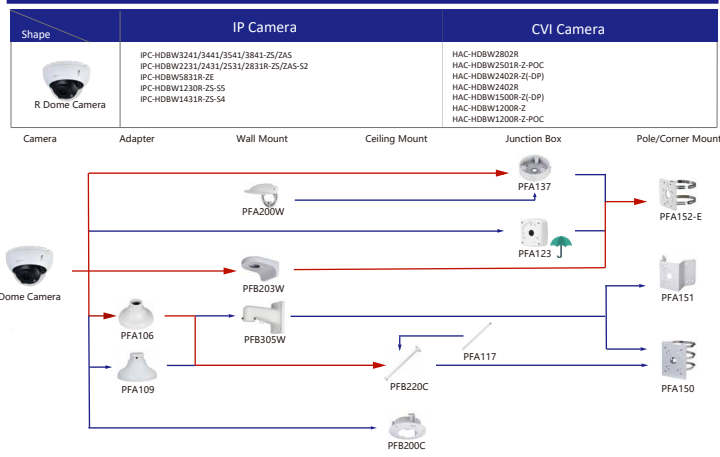

Selection of IP&CVI Bullet Camera

Selection of IP&CVI Bullet Camera

Shape	IP Camera	CVI Camera
	IPC-HFW5241T-5E IPC-HFW5242T-ASE-MF IPC-HFW5241T-ASE IPC-HFW5442T-5E IPC-HFW5442T-ASE IPC-HFW5411T-5E IPC-HFW5411T-ASE IPC-HFW5842T-ASE-S2 IPC-HFW5411T-AS-PV IPC-HFW5241T-AS-PV IPC-HFW5449T1-ASE-02 IPC-HFW5849T1-ASE-LED IPC-HFW5449T-ASE-LED	HAC-HFW1500TH-4 HAC-HFW1200TH-8 HAC-HFW1200TH-4 IPC-HFW54971-ZE-LED IPC-HFW54971-ZE-LED IPC-HFW54971-ZE-LED HAC-HFW1500D HAC-HFW1801D HAC-HFW1500D HAC-HFW1200D HAC-HFW1801R-Z-IRE6(A) HAC-HFW1500R-Z-IRE6(A) HAC-HFW1500R-Z-IRE6-A-DP HAC-HFW1231R-Z-A-DP HAC-HFW1231R-Z-A HAC-HFW1200R-Z-IRE6(A) HAC-B4A21-VF

Shape	IP Camera	CVI Camera
	IPC-PFW83242-A180 IPC-PFW840-A180	

Shape	IP Camera	CVI Camera
		HAC-PFW3601-A180-AC24 HAC-PFW3601-A180

Shape	IP Camera	CVI Camera
	IPC-HFW5442E-Z4E IPC-HFW5442E-ZHE IPC-HFW5442E-ZE IPC-HFW5242E-ZE-MF IPC-HFW5241E-ZHE IPC-HFW5241E-ZE IPC-HFW5241E-Z1E	HAC-HFW3802E-Z-VP HAC-HFW3802E-ZH-VP HAC-HFW3231E-Z-DP-VP

Shape	IP Camera	CVI Camera
	DH-IPC-HFW5842DK1P-Z-5G	

Selection of IP&CVI Dome Camera

Selection of IP&CVI Dome Camera

Selection of IP&CVI Dome Camera

Selection of IP Camera

Selection of IP&CVI Eyeball Camera