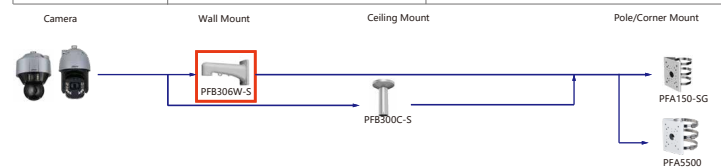

Shape	IP Camera	CVI Camera
	IPC-HDW2231T-AS-S2 IPC-HDW2230T-AS-S2 IPC-HDW2431T-AS-S2	

Selection of IP&CVI Eyeball Camera

Shape	IP Camera	CVI Camera
		HAC-T1A21/51 HAC-HDW1200R

Shape	IP Camera	CVI Camera
	IPC-HDW1230S-65 IPC-HDW1230T-STW	HAC-HDW2501TLMQ-A HAC-HDW1500TLMQ-(A) HAC-HDW1231TQ-A HAC-HDW1200TLMQ-(A) HAC-HDW1200TLMQ-(A) HAC-ME1239TQ-A-PV HAC-ME1800EQ-L HAC-ME1500EQ-L HAC-ME1200EQ-L HAC-ME1200EQ-L

Selection of PTZ Camera

Selection of PTZ Bullet Camera

Selection of PTZ Camera

Selection of PTZ Camera

Selection of PTZ Camera

Shape	IP PTZ Camera	CVI PTZ Camera
	SDT7C424-4F-2B2I-APV-0400	

Shape	IP PTZ Camera	CVI PTZ Camera
	SDTSK425-424-QA-2812 SDTSK425-424-QA-0832 SDTSK425-4F-QA-0600 SDTSK225-4F-QA-0600	SD8C440FD-HNF SD8C260PA1-HNF SD8C448PA1-HNF SD8C848PA1-HNF