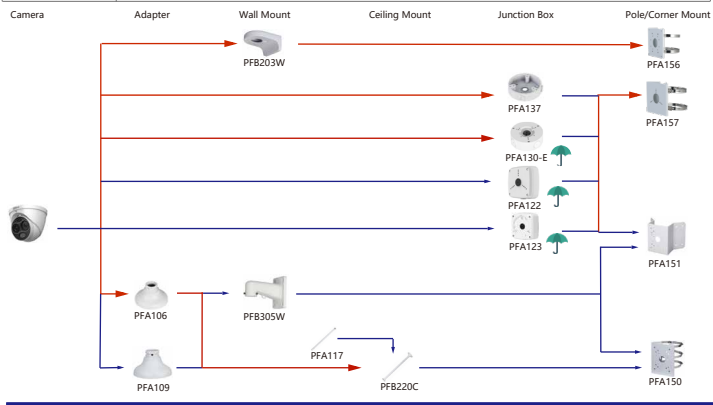

Selection of PTZ Camera

Shape	Special Camera	Shape	Special Camera
	SD2W2030U-SL		SD2W3000E-SL
	ECA3A1404-HNR-XB-F ECA3A1404-HNR-XB		EPC230U-PTZ EPC230U-PTZ-IR EPC245U-PTZ EPC245U-PTZ-IR
	ECA7A1425-HNR-XA-F EPC230U		

Selection of PTZ Camera

Selection of Thermal Camera

Shape	Thermal Camera		
	TPC-BF5601	TPC-BF5601-T	TPC-BF5601-T
	TPC-BF5401	TPC-BF5401-T	TPC-BF2241

Shape	Thermal Camera		
	TPC-BF1241-T	TPC-BF1241	

Shape	Thermal Camera		
	TPC-DF1241-T	TPC-DF1241	

Selection of Thermal Camera

Shape	Thermal Camera		
	TPC-SD8641B	TPC-SD8441B	

Shape	Thermal Camera		
	TPC-SDA8641	TPC-SDA8441	

Shape	Thermal Camera		
	TPC-SD5641	TPC-SD5441	TPC-SD5641-T
			TPC-SD5441-T

Access openings

Selection of Thermal Camera

Shape	Thermal Camera		
	TPC-SD2221		

Selection of Thermal Camera

Shape	Traffic Camera				
 ITC215 Serie	ITC215-PW6M-IRLZF	 ITC215-PW6M-IRLZF-B <i>(The bracket is included)</i>	 ITC215-PW6M-IRLZF-O <i>(The bracket is included)</i>		
 ITC415 Serie	ITC415-PW6M-IZ	 ITC415-PW6M-IZ-GN <i>(The bracket is included)</i>	 ITC415-PW6M-IZ-BH <i>(The bracket is included)</i>		
 ITC437 Serie	ITC437-PW6M-IZ	 ITC437-PW6M-IZ-GN <i>(The bracket is included)</i>			