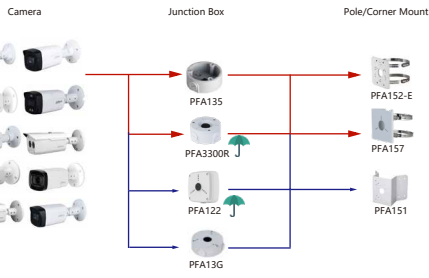

Housing      Wall/Plane Mount      Ceiling Mount      Junction Box      Pole/Corner Mount

## Selection of Box Camera

Selection of IP&CVI Bullet Camera

Shape	IP Camera	CVI Camera
	IPC-HFW5241/5442/5541E-5E	HAC-HFW2802/2501E-A

Shape	IP Camera	CVI Camera
	IPC-HFW13305-55 IPC-HFW13305-55 IPC-HFW13305-54 IPC-HFW13305-54 IPC-HFW22315-S-52 IPC-HFW22305-S-52 IPC-HFW24315-S-52 IPC-HFW23315-S-52 IPC-HFW28315-S-52 IPC-HFW24395-SA-LED-52 IPC-HFW23395-SA-LED-52 IPC-HFW12395I-LED-55 IPC-HFW12395I-A-LED-55 IPC-HFW15305-S6 IPC-HFW18305-S6 IPC-HFW4241E-A5 IPC-HFW4441E-A5 IPC-HFW5441E-A5	HAC-HFW12005 HAC-HFW18015 HAC-HFW2509T-A-LED HAC-HFW2281T-A-LED HAC-HFW1809T-A-LED HAC-HFW1509T-A-LED-POC HAC-HFW1509T(A)-LED HAC-HFW1339T(A)-LED HAC-ME1500D-LS HAC-ME1200D-LS HAC-ME1800B-L HAC-ME1500B-L HAC-ME1200B-L HAC-ME1800B-LS HAC-ME1500B-LS HAC-ME1200B-LS HAC-ME1509TLM-A-LED HAC-ME1209B-LS HAC-B2A21/51 HAC-B2A21/51

Selection of IP&CVI Bullet Camera

Shape	IP Camera	CVI Camera
	IPC-HFW5241T-5E IPC-HFW5242T-ASE-MF IPC-HFW5241T-ASE IPC-HFW5442T-5E IPC-HFW5442T-ASE IPC-HFW5411T-5E IPC-HFW5411T-ASE IPC-HFW5842T-ASE-S2 IPC-HFW5411T-AS-PV IPC-HFW5241T-AS-PV IPC-HFW5449T1-ASE-02 IPC-HFW5849T1-ASE-LED IPC-HFW5449T-ASE-LED	HAC-HFW1509MH-A-LED HAC-HFW1239MH-A-LED HAC-HFW2802T-Z-AI-DP HAC-HFW2802T-A-8 HAC-HFW402T-Z-AI-DP HAC-HFW402T-8-A HAC-HFW1509TM-A HAC-HFW1339TM-A HAC-HFW1800TH-8 HAC-HFW1800TH-4 HAC-HFW1801TH-8 HAC-HFW1801TH-4 HAC-HFW1500TH-8 HAC-HFW1500TH-4 HAC-HFW1231R-Z-A-DP HAC-HFW1231R-Z-A HAC-HFW1200R-Z-IRE6(A) HAC-B4A21-VF