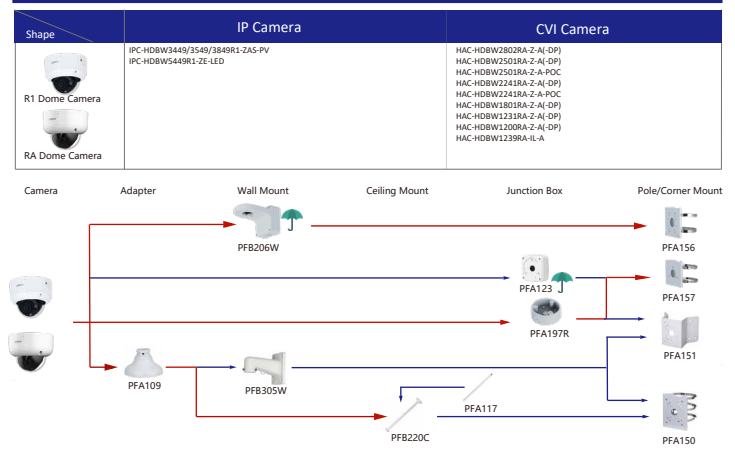

Shape	IP Camera	CVI Camera
	DH-IPC-HFW5842DK1P-Z-5G	

Selection of IP&CVI Dome Camera

Selection of IP&CVI Dome Camera

Selection of IP&CVI Dome Camera

Selection of IP Camera

Selection of IP&CVI Eyeball Camera

Shape	IP Camera	CVI Camera
	IPC-HDW3841EM-S-52 IPC-HDW3841EM-A-5 IPC-HDW3541EM-S-52 IPC-HDW3441EM-S-52 IPC-HDW3231EM-S-52 IPC-HDW5241TM-ASE IPC-HDW5442TM-ASE IPC-HDW5541TM-ASE	HAC-HDW1801EM-(A) HAC-HDW12003M-(A) HAC-HDW2802T-A HAC-HDW2402T-A HAC-HDW2509T-A-LED HAC-HDW2249T-A-LED HAC-HDW1809T-A-LED HAC-HDW1509T-IL-A HAC-HDW1509T-A-LED-POC

Shape	IP Camera	CVI Camera
	IPC-T1820/40 IPC-T1820-L	HAC-HDW1800TL-A HAC-HDW1801TL-(A) HAC-HDW1200TL-A

Selection of IP&CVI Eyeball Camera

Shape	IP Camera	CVI Camera
	IPC-HDW5242T-ZE-MF IPC-HDW5241T-ZE IPC-HDW5442T-ZE IPC-HDW5541T-ZE IPC-HDW5842T-ZE-S2 IPC-HDW1230T-ZS-55 IPC-HDW5541H-ASE-PV IPC-HDW5241H-ASE-PV IPC-HDW5541H-AS-PV IPC-HDW5241H-AS-PV IPC-HDW5497M-SE-LED IPC-HDW5842TM-SE-S2	HAC-HDW2802T-Z-A HAC-HDW2802T-Z-A-DP HAC-HDW2501T-Z-A HAC-HDW2501T-Z-A-DP HAC-HDW1231T-Z-A HAC-HDW1231T-Z-A-DP HAC-HDW1200T-Z-(A) HAC-ME1809H-A-PV-POC HAC-ME1809H-A-PV HAC-ME1509H-A-PV HAC-ME1239H-A-PV HAC-T3A51-Z HAC-T3A21-Z HAC-T3A21-VF