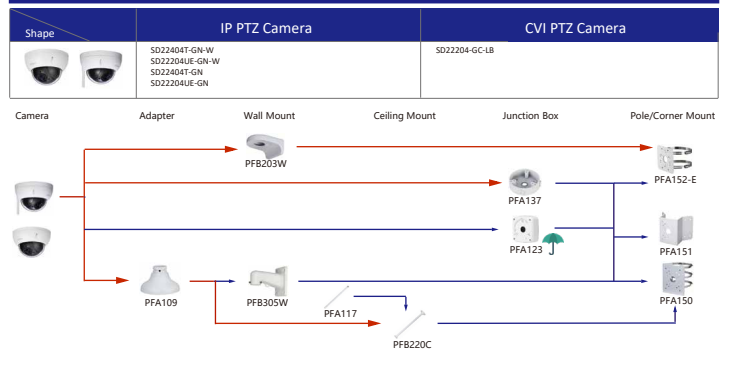

Selection of IP&CVI Eyeball Camera

Shape	IP Camera	CVI Camera
		HAC-HDW1200M HAC-HDW1800M HAC-HDW1801M HAC-T2A51 HAC-T2A21 HAC-HDW1509TLM-A-LED HAC-HDW2501TLM-A HAC-HDW2249TLM-A-LED HAC-HDW1231TLM-A HAC-HDW1801TLM-(A) HAC-HDW1801TLM-A HAC-HDW1801TLM HAC-HDW1500TLM-A

Shape	IP Camera	CVI Camera
	IPC-HDW2231T-AS-S2 IPC-HDW2230T-AS-S2 IPC-HDW2431T-AS-S2	

Selection of IP&CVI Eyeball Camera

Shape	IP Camera	CVI Camera
		HAC-T1A21/51 HAC-HDW1200R

Shape	IP Camera	CVI Camera
	IPC-HDW1230S-65 IPC-HDW1230T-STW	HAC-HDW2501TLMQ-A HAC-HDW1500TLMQ-(A) HAC-HDW1231TQ-A HAC-HDW1200TLMQ-(A) HAC-HDW1200TLMQ-(A) HAC-ME1239TQ-A-PV HAC-ME1800EQ-L HAC-ME1500EQ-L HAC-ME1200EQ-L HAC-ME1200EQ-L

Selection of PTZ Camera

Selection of PTZ Bullet Camera

Selection of PTZ Camera

Selection of PTZ Camera

Selection of PTZ Camera

Shape	IP PTZ Camera	CVI PTZ Camera
	SDT7C424-4F-2B2I-APV-0400	

Shape	IP PTZ Camera	CVI PTZ Camera
	SDTSK425-424-QA-2812 SDTSK425-424-QA-0832 SDTSK425-4F-QA-0600 SDTSK225-4F-QA-0600	SD8C440FD-HNF SD8C260PA1-HNF SD8C448PA1-HNF SD8C848PA1-HNF

Selection of PTZ Camera

Shape	IP PTZ Camera	CVI PTZ Camera
	DH-PTZ83440-HNF-PA	

Shape	IP PTZ Camera	CVI PTZ Camera
	DH-PTZ83440-HNF-PA	

Shape	IP PTZ Camera	CVI PTZ Camera
	DH-PTZ8548-HNF-PA DH-PTZ8548-HNF-PA DH-PTZ85260-HNF-PA DH-PTZ8548-HNF-PA-FL DH-PTZ8548-HNF-PA-FL DH-PTZ85260-HNF-PA-FL DH-PTZ83440-HNF-PA	