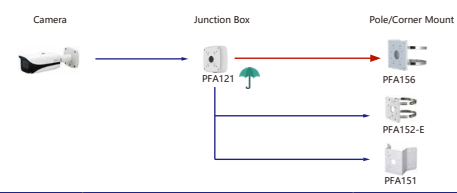

Shape	IP Camera	CVI Camera
	IPC-HFW5442E-Z4E IPC-HFW5442E-ZHE IPC-HFW5442E-ZE IPC-HFW5242E-ZE-MF IPC-HFW5241E-ZHE IPC-HFW5241E-ZE IPC-HFW5241E-Z1E	HAC-HFW3802E-Z-VP HAC-HFW3802E-ZH-VP HAC-HFW3231E-Z-DP-VP