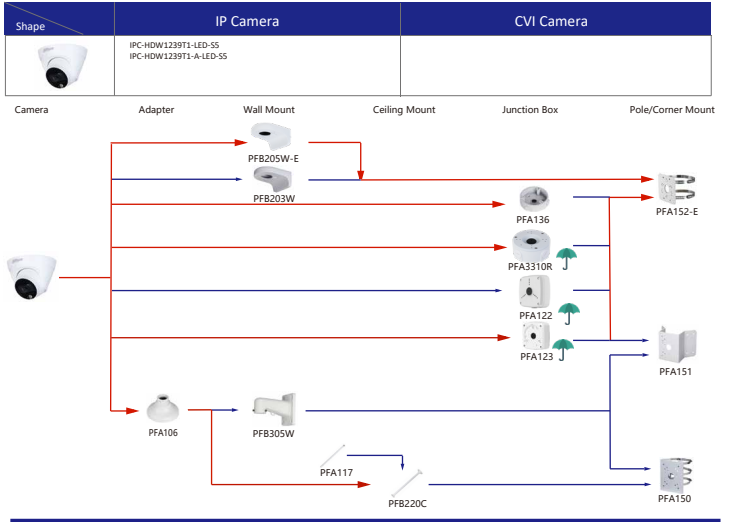

Shape	IP Camera	CVI Camera
	IPC-T1820/40 IPC-T1820-L	HAC-HDW1800TL-A HAC-HDW1801TL-(A) HAC-HDW1200TL-A

Selection of IP&CVI Eyeball Camera

Shape	IP Camera	CVI Camera
	IPC-HDW5242T-ZE-MF IPC-HDW5241T-ZE IPC-HDW5442T-ZE IPC-HDW5541T-ZE IPC-HDW5842T-ZE-S2 IPC-HDW1230T-ZS-55 IPC-HDW5541H-ASE-PV IPC-HDW5241H-ASE-PV IPC-HDW5541H-AS-PV IPC-HDW5241H-AS-PV IPC-HDW5497M-SE-LED IPC-HDW5842TM-SE-S2	HAC-HDW2802T-Z-A HAC-HDW2802T-Z-A-DP HAC-HDW2501T-Z-A HAC-HDW2501T-Z-A-DP HAC-HDW1231T-Z-A HAC-HDW1231T-Z-A-DP HAC-HDW1200T-Z-(A) HAC-ME1809H-A-PV-POC HAC-ME1809H-A-PV HAC-ME1509H-A-PV HAC-ME1239H-A-PV HAC-T3A51-Z HAC-T3A21-Z HAC-T3A21-VF

Selection of IP&CVI Eyeball Camera

Shape	IP Camera	CVI Camera
		HAC-HDW1200M HAC-HDW1800M HAC-HDW1801M HAC-T2A51 HAC-T2A21 HAC-HDW1509TLM-A-LED HAC-HDW2501TLM-A HAC-HDW2249TLM-A-LED HAC-HDW1231TLM-A HAC-HDW1801TLM-(A) HAC-HDW1801TLM-A HAC-HDW1801TLM HAC-HDW1500TLM-A

Shape	IP Camera	CVI Camera
	IPC-HDW2231T-AS-S2 IPC-HDW2230T-AS-S2 IPC-HDW2431T-AS-S2	

Selection of IP&CVI Eyeball Camera

Shape	IP Camera	CVI Camera
		HAC-T1A21/51 HAC-HDW1200R

Shape	IP Camera	CVI Camera
	IPC-HDW1230S-65 IPC-HDW1230T-STW	HAC-HDW2501TLMQ-A HAC-HDW1500TLMQ-(A) HAC-HDW1231TQ-A HAC-HDW1200TLMQ-(A) HAC-HDW1200TLMQ-(A) HAC-ME1239TQ-A-PV HAC-ME1800EQ-L HAC-ME1500EQ-L HAC-ME1200EQ-L HAC-ME1200EQ-L

Selection of PTZ Camera

Selection of PTZ Bullet Camera

Selection of PTZ Camera

Selection of PTZ Camera

Selection of PTZ Camera

Shape	IP PTZ Camera	CVI PTZ Camera
	SDT7C424-4F-2B2I-APV-0400	

Shape	IP PTZ Camera	CVI PTZ Camera
	SDTSK425-424-QA-2812 SDTSK425-424-QA-0832 SDTSK425-4F-QA-0600 SDTSK225-4F-QA-0600	SD8C440FD-HNF SD8C260PA1-HNF SD8C448PA1-HNF SD8C848PA1-HNF