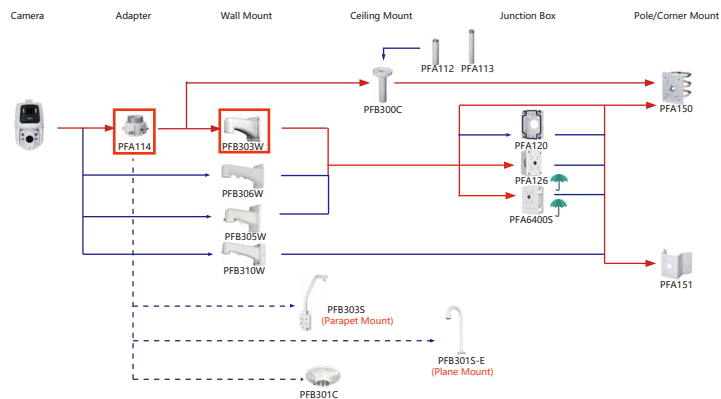

Selection of IP&CVI Eyeball Camera

Shape	IP Camera	CVI Camera
		HAC-HDW1200M HAC-HDW1800M HAC-HDW1801M HAC-T2A51 HAC-T2A21 HAC-HDW1509TLM-A-LED HAC-HDW2501TLM-A HAC-HDW2249TLM-A-LED HAC-HDW1231TLM-A HAC-HDW1801TLM-(A) HAC-HDW1801TLM-A HAC-HDW1801TLM HAC-HDW1500TLM-A

Shape	IP Camera	CVI Camera
	IPC-HDW2231T-AS-S2 IPC-HDW2230T-AS-S2 IPC-HDW2431T-AS-S2	

Selection of IP&CVI Eyeball Camera

Shape	IP Camera	CVI Camera
		HAC-T1A21/51 HAC-HDW1200R

Shape	IP Camera	CVI Camera
	IPC-HDW1230S-65 IPC-HDW1230T-STW	HAC-HDW2501TLMQ-A HAC-HDW1500TLMQ-(A) HAC-HDW1231TQ-A HAC-HDW1200TLMQ-(A) HAC-HDW1200TLMQ-(A) HAC-ME1239TQ-A-PV HAC-ME1800EQ-L HAC-ME1500EQ-L HAC-ME1200EQ-L HAC-ME1200EQ-L

Selection of PTZ Camera

Selection of PTZ Bullet Camera

Selection of PTZ Camera

Selection of PTZ Camera

Selection of PTZ Camera

Shape	IP PTZ Camera	CVI PTZ Camera
	SDT7C424-4F-2B2I-APV-0400	

Shape	IP PTZ Camera	CVI PTZ Camera
	SDTSK425-424-QA-2812 SDTSK425-424-QA-0832 SDTSK425-4F-QA-0600 SDTSK225-4F-QA-0600	SD8C440FD-HNF SD8C260PA1-HNF SD8C448PA1-HNF SD8C848PA1-HNF

Selection of PTZ Camera

Shape	IP PTZ Camera	CVI PTZ Camera
	DH-PTZ83440-HNF-PA	

Shape	IP PTZ Camera	CVI PTZ Camera
	DH-PTZ83440-HNF-PA	

Shape	IP PTZ Camera	CVI PTZ Camera
	DH-PTZ8548-HNF-PA DH-PTZ8548-HNF-PA DH-PTZ85260-HNF-PA DH-PTZ8548-HNF-PA-FL DH-PTZ8548-HNF-PA-FL DH-PTZ85260-HNF-PA-FL DH-PTZ83440-HNF-PA	