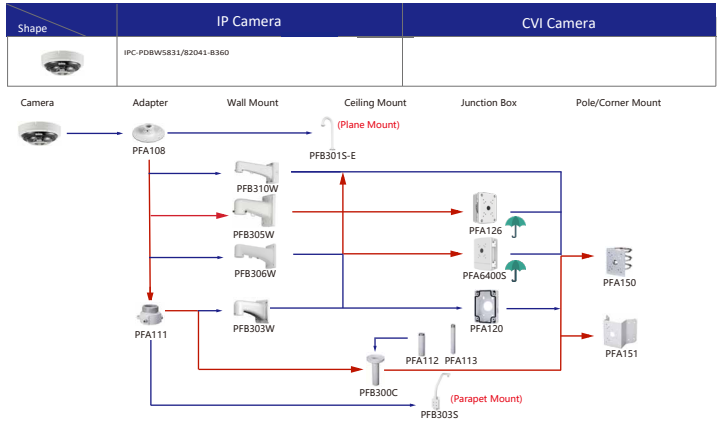

Shape	IP Camera	CVI Camera
	IPC-PFW83242-A180 IPC-PFW840-A180	

Shape	IP Camera	CVI Camera
		HAC-PFW3601-A180-AC24 HAC-PFW3601-A180

Shape	IP Camera	CVI Camera
	IPC-HFW5442E-Z4E IPC-HFW5442E-ZHE IPC-HFW5442E-ZE IPC-HFW5242E-ZE-MF IPC-HFW5241E-ZHE IPC-HFW5241E-ZE IPC-HFW5241E-Z1E	HAC-HFW3802E-Z-VP HAC-HFW3802E-ZH-VP HAC-HFW3231E-Z-DP-VP

Shape	IP Camera	CVI Camera
	DH-IPC-HFW5842DK1P-Z-5G	

Selection of IP&CVI Dome Camera

Selection of IP&CVI Dome Camera

Selection of IP&CVI Dome Camera

Selection of IP Camera

Selection of IP&CVI Eyeball Camera

Shape	IP Camera	CVI Camera
	IPC-HDW3841EM-S-52 IPC-HDW3841EM-A-5 IPC-HDW3541EM-S-52 IPC-HDW3441EM-S-52 IPC-HDW3231EM-S-52 IPC-HDW5241TM-ASE IPC-HDW5442TM-ASE IPC-HDW5541TM-ASE	HAC-HDW1801EM-(A) HAC-HDW12003M-(A) HAC-HDW2802T-A HAC-HDW2402T-A HAC-HDW2509T-A-LED HAC-HDW2249T-A-LED HAC-HDW1809T-A-LED HAC-HDW1509T-IL-A HAC-HDW1509T-A-LED-POC

Shape	IP Camera	CVI Camera
	IPC-T1820/40 IPC-T1820-L	HAC-HDW1800TL-A HAC-HDW1801TL-(A) HAC-HDW1200TL-A

Selection of IP&CVI Eyeball Camera

Shape	IP Camera	CVI Camera
	IPC-HDW5242T-ZE-MF IPC-HDW5241T-ZE IPC-HDW5442T-ZE IPC-HDW5541T-ZE IPC-HDW5842T-ZE-S2 IPC-HDW1230T-ZS-55 IPC-HDW5541H-ASE-PV IPC-HDW5241H-ASE-PV IPC-HDW5541H-AS-PV IPC-HDW5241H-AS-PV IPC-HDW5497M-SE-LED IPC-HDW5842TM-SE-S2	HAC-HDW2802T-Z-A HAC-HDW2802T-Z-A-DP HAC-HDW2501T-Z-A HAC-HDW2501T-Z-A-DP HAC-HDW1231T-Z-A HAC-HDW1231T-Z-A-DP HAC-HDW1200T-Z-(A) HAC-ME1809H-A-PV-POC HAC-ME1809H-A-PV HAC-ME1509H-A-PV HAC-ME1239H-A-PV HAC-T3A51-Z HAC-T3A21-Z HAC-T3A21-VF