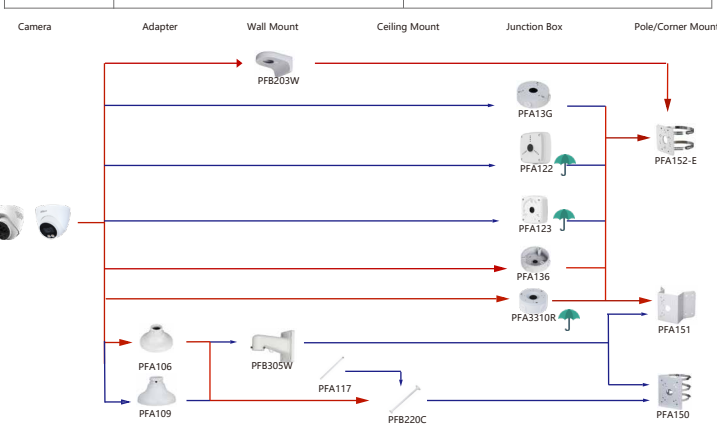

Shape	IP Camera	CVI Camera
	IPC-HDW3841EM-S-52 IPC-HDW3841EM-A-5 IPC-HDW3541EM-S-52 IPC-HDW3441EM-S-52 IPC-HDW3231EM-S-52 IPC-HDW5241TM-ASE IPC-HDW5442TM-ASE IPC-HDW5541TM-ASE	HAC-HDW1801EM-(A) HAC-HDW12003M-(A) HAC-HDW2802T-A HAC-HDW2402T-A HAC-HDW2509T-A-LED HAC-HDW2249T-A-LED HAC-HDW1809T-A-LED HAC-HDW1509T-IL-A HAC-HDW1509T-A-LED-POC

Shape	IP Camera	CVI Camera
	IPC-T1820/40 IPC-T1820-L	HAC-HDW1800TL-A HAC-HDW1801TL-(A) HAC-HDW1200TL-A

Selection of IP&CVI Eyeball Camera

Shape	IP Camera	CVI Camera
	IPC-HDW5242T-ZE-MF IPC-HDW5241T-ZE IPC-HDW5442T-ZE IPC-HDW5541T-ZE IPC-HDW5842T-ZE-S2 IPC-HDW1230T-ZS-55 IPC-HDW5541H-ASE-PV IPC-HDW5241H-ASE-PV IPC-HDW5541H-AS-PV IPC-HDW5241H-AS-PV IPC-HDW5497M-SE-LED IPC-HDW5842TM-SE-S2	HAC-HDW2802T-Z-A HAC-HDW2802T-Z-A-DP HAC-HDW2501T-Z-A HAC-HDW2501T-Z-A-DP HAC-HDW1231T-Z-A HAC-HDW1231T-Z-A-DP HAC-HDW1200T-Z-(A) HAC-ME1809H-A-PV-POC HAC-ME1809H-A-PV HAC-ME1509H-A-PV HAC-ME1239H-A-PV HAC-T3A51-Z HAC-T3A21-Z HAC-T3A21-VF

Selection of IP&CVI Eyeball Camera

Shape	IP Camera	CVI Camera
		HAC-HDW1200M HAC-HDW1800M HAC-HDW1801M HAC-T2A51 HAC-T2A21 HAC-HDW1509TLM-A-LED HAC-HDW2501TLM-A HAC-HDW2249TLM-A-LED HAC-HDW1231TLM-A HAC-HDW1801TLM-(A) HAC-HDW1801TLM-A HAC-HDW1801TLM HAC-HDW1500TLM-A

Shape	IP Camera	CVI Camera
	IPC-HDW2231T-AS-S2 IPC-HDW2230T-AS-S2 IPC-HDW2431T-AS-S2	

Selection of IP&CVI Eyeball Camera

Shape	IP Camera	CVI Camera
		HAC-T1A21/51 HAC-HDW1200R

Shape	IP Camera	CVI Camera
	IPC-HDW1230S-65 IPC-HDW1230T-STW	HAC-HDW2501TLMQ-A HAC-HDW1500TLMQ-(A) HAC-HDW1231TQ-A HAC-HDW1200TLMQ-(A) HAC-HDW1200TLMQ-(A) HAC-ME1239TQ-A-PV HAC-ME1800EQ-L HAC-ME1500EQ-L HAC-ME1200EQ-L HAC-ME1200EQ-L