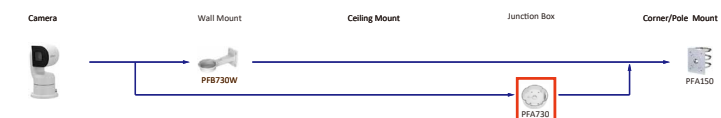

Selection of PTZ Camera

Shape	IP PTZ Camera	CVI PTZ Camera
	DH-PTZ83440-HNF-PA	

Shape	IP PTZ Camera	CVI PTZ Camera
	DH-PTZ83440-HNF-PA