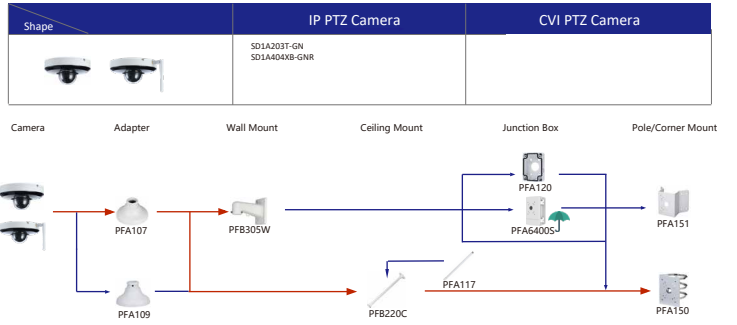

Shape	IP Camera	CVI Camera
	IPC-HDW2231T-AS-S2 IPC-HDW2230T-AS-S2 IPC-HDW2431T-AS-S2	

Selection of IP&CVI Eyeball Camera

Shape	IP Camera	CVI Camera
		HAC-T1A21/51 HAC-HDW1200R

Shape	IP Camera	CVI Camera
	IPC-HDW1230S-65 IPC-HDW1230T-STW	HAC-HDW2501TLMQ-A HAC-HDW1500TLMQ-(A) HAC-HDW1231TQ-A HAC-HDW1200TLMQ-(A) HAC-HDW1200TLMQ-(A) HAC-ME1239TQ-A-PV HAC-ME1800EQ-L HAC-ME1500EQ-L HAC-ME1200EQ-L HAC-ME1200EQ-L

Selection of PTZ Camera

Selection of PTZ Bullet Camera

Selection of PTZ Camera

Selection of PTZ Camera

Selection of PTZ Camera

Shape	IP PTZ Camera	CVI PTZ Camera
	SDT7C424-4F-2B2I-APV-0400	

Shape	IP PTZ Camera	CVI PTZ Camera
	SDTSK425-424-QA-2812 SDTSK425-424-QA-0832 SDTSK425-4F-QA-0600 SDTSK225-4F-QA-0600	SD8C440FD-HNF SD8C260PA1-HNF SD8C448PA1-HNF SD8C848PA1-HNF

Selection of PTZ Camera

Shape	IP PTZ Camera	CVI PTZ Camera
	DH-PTZ83440-HNF-PA	

Shape	IP PTZ Camera	CVI PTZ Camera
	DH-PTZ83440-HNF-PA	

Shape	IP PTZ Camera	CVI PTZ Camera
	DH-PTZ8548-HNF-PA DH-PTZ8548-HNF-PA DH-PTZ85260-HNF-PA DH-PTZ8548-HNF-PA-FL DH-PTZ8548-HNF-PA-FL DH-PTZ85260-HNF-PA-FL DH-PTZ83440-HNF-PA	