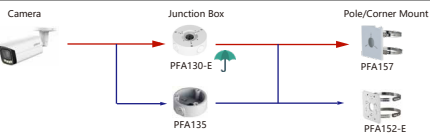

Shape	IP Camera	CVI Camera
		HAC-HFW1239TU-Z-A-LED-DP HAC-HFW1239TU-Z-A-LED