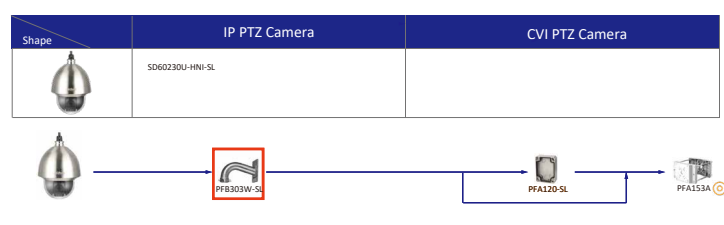

Selection of IP&CVI Eyeball Camera

Shape	IP Camera	CVI Camera
		HAC-HDW1200M HAC-HDW1800M HAC-HDW1801M HAC-T2A51 HAC-T2A21 HAC-HDW1509TLM-A-LED HAC-HDW2501TLM-A HAC-HDW2249TLM-A-LED HAC-HDW1231TLM-A HAC-HDW1801TLM-(A) HAC-HDW1801TLM-A HAC-HDW1801TLM HAC-HDW1500TLM-A

Shape	IP Camera	CVI Camera
	IPC-HDW2231T-AS-S2 IPC-HDW2230T-AS-S2 IPC-HDW2431T-AS-S2	

Selection of IP&CVI Eyeball Camera

Shape	IP Camera	CVI Camera
		HAC-T1A21/51 HAC-HDW1200R

Shape	IP Camera	CVI Camera
	IPC-HDW1230S-65 IPC-HDW1230T-STW	HAC-HDW2501TLMQ-A HAC-HDW1500TLMQ-(A) HAC-HDW1231TQ-A HAC-HDW1200TLMQ-(A) HAC-HDW1200TLMQ-(A) HAC-ME1239TQ-A-PV HAC-ME1800EQ-L HAC-ME1500EQ-L HAC-ME1200EQ-L HAC-ME1200EQ-L

Selection of PTZ Camera

Selection of PTZ Bullet Camera

Selection of PTZ Camera

Selection of PTZ Camera

Selection of PTZ Camera

Shape	IP PTZ Camera	CVI PTZ Camera
	SDT7C424-4F-2B2I-APV-0400	

Shape	IP PTZ Camera	CVI PTZ Camera
	SDTSK425-424-QA-2812 SDTSK425-424-QA-0832 SDTSK425-4F-QA-0600 SDTSK225-4F-QA-0600	SD8C440FD-HNF SD8C260PA1-HNF SD8C448PA1-HNF SD8C848PA1-HNF