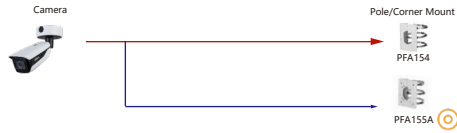

Shape	IP Camera	CVI Camera
		HAC-HFW1239TU-Z-A-LED-DP HAC-HFW1239TU-Z-A-LED

Shape	IP Camera	CVI Camera
	IPC-PFW5849-A180-E2	

Selection of IP&CVI Bullet Camera

Shape	IP Camera	CVI Camera
	IPC-HFW7442H-Z-52 IPC-HFW7442H-Z-52 IPC-HFW7842H-Z-52 IPC-HFW7842H-Z-52 IPC-HFW71242H-Z	IPC-HFW5242H-ZHE-MF IPC-HFW5242H-ZE-MF IPC-HFW5242H-ZE-MF IPC-HFW5442H-ZHE IPC-HFW5442H-ZE