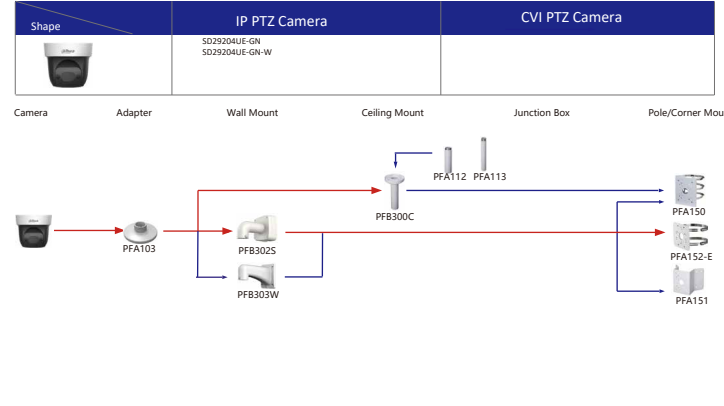

Shape	IP Camera	CVI Camera
	IPC-T1820/40 IPC-T1820-L	HAC-HDW1800TL-A HAC-HDW1801TL-(A) HAC-HDW1200TL-A

Selection of IP&CVI Eyeball Camera

Shape	IP Camera	CVI Camera
	IPC-HDW5242T-ZE-MF IPC-HDW5241T-ZE IPC-HDW5442T-ZE IPC-HDW5541T-ZE IPC-HDW5842T-ZE-S2 IPC-HDW1230T-ZS-55 IPC-HDW5541H-ASE-PV IPC-HDW5241H-ASE-PV IPC-HDW5541H-AS-PV IPC-HDW5241H-AS-PV IPC-HDW5497M-SE-LED IPC-HDW5842TM-SE-S2	HAC-HDW2802T-Z-A HAC-HDW2802T-Z-A-DP HAC-HDW2501T-Z-A HAC-HDW2501T-Z-A-DP HAC-HDW1231T-Z-A HAC-HDW1231T-Z-A-DP HAC-HDW1200T-Z-(A) HAC-ME1809H-A-PV-POC HAC-ME1809H-A-PV HAC-ME1509H-A-PV HAC-ME1239H-A-PV HAC-T3A51-Z HAC-T3A21-Z HAC-T3A21-VF

Selection of IP&CVI Eyeball Camera

Shape	IP Camera	CVI Camera
		HAC-HDW1200M HAC-HDW1800M HAC-HDW1801M HAC-T2A51 HAC-T2A21 HAC-HDW1509TLM-A-LED HAC-HDW2501TLM-A HAC-HDW2249TLM-A-LED HAC-HDW1231TLM-A HAC-HDW1801TLM-(A) HAC-HDW1801TLM-A HAC-HDW1801TLM HAC-HDW1500TLM-A

Shape	IP Camera	CVI Camera
	IPC-HDW2231T-AS-S2 IPC-HDW2230T-AS-S2 IPC-HDW2431T-AS-S2	

Selection of IP&CVI Eyeball Camera

Shape	IP Camera	CVI Camera
		HAC-T1A21/51 HAC-HDW1200R

Shape	IP Camera	CVI Camera
	IPC-HDW1230S-65 IPC-HDW1230T-STW	HAC-HDW2501TLMQ-A HAC-HDW1500TLMQ-(A) HAC-HDW1231TQ-A HAC-HDW1200TLMQ-(A) HAC-HDW1200TLMQ-(A) HAC-ME1239TQ-A-PV HAC-ME1800EQ-L HAC-ME1500EQ-L HAC-ME1200EQ-L HAC-ME1200EQ-L

Selection of PTZ Camera

Selection of PTZ Bullet Camera

Selection of PTZ Camera

Selection of PTZ Camera

Selection of PTZ Camera

Shape	IP PTZ Camera	CVI PTZ Camera
	SDT7C424-4F-2B2I-APV-0400	

Shape	IP PTZ Camera	CVI PTZ Camera
	SDTSK425-424-QA-2812 SDTSK425-424-QA-0832 SDTSK425-4F-QA-0600 SDTSK225-4F-QA-0600	SD8C440FD-HNF SD8C260PA1-HNF SD8C448PA1-HNF SD8C848PA1-HNF