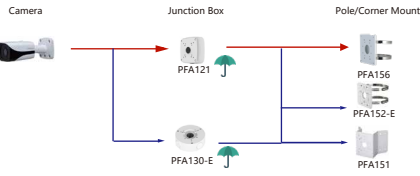

Housing      Wall/Plane Mount      Ceiling Mount      Junction Box      Pole/Corner Mount

## Selection of Box Camera

Selection of IP&CVI Bullet Camera

Shape	IP Camera	CVI Camera
	IPC-HFW5241/5442/5541E-5E	HAC-HFW2802/2501E-A

Shape	IP Camera	CVI Camera
	IPC-HFW13305-55 IPC-HFW13305-55 IPC-HFW13305-54 IPC-HFW13305-54 IPC-HFW22315-S-52 IPC-HFW22305-S-52 IPC-HFW24315-S-52 IPC-HFW23315-S-52 IPC-HFW28315-S-52 IPC-HFW24395-SA-LED-52 IPC-HFW23395-SA-LED-52 IPC-HFW12395I-LED-55 IPC-HFW12395I-A-LED-55 IPC-HFW15305-S6 IPC-HFW18305-S6 IPC-HFW4241E-A5 IPC-HFW4441E-A5 IPC-HFW5441E-A5	HAC-HFW12005 HAC-HFW18015 HAC-HFW2509T-A-LED HAC-HFW2281T-A-LED HAC-HFW1809T-A-LED HAC-HFW1509T-A-LED-POC HAC-HFW1509T(A)-LED HAC-HFW1339T(A)-LED HAC-ME1500D-LS HAC-ME1200D-LS HAC-ME1800B-L HAC-ME1500B-L HAC-ME1200B-L HAC-ME1800B-LS HAC-ME1500B-LS HAC-ME1200B-LS HAC-ME1509TLM-A-LED HAC-ME1209B-LS HAC-B2A21/51 HAC-B2A21/51