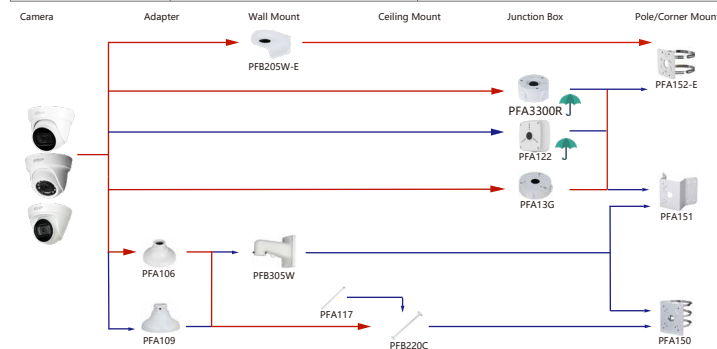

Shape	IP Camera	CVI Camera
	DH-IPC-HFW5842DK1P-Z-5G	

Selection of IP&CVI Dome Camera

Selection of IP&CVI Dome Camera

Selection of IP&CVI Dome Camera

Selection of IP Camera

Selection of IP&CVI Eyeball Camera

Shape	IP Camera	CVI Camera
	IPC-HDW3841EM-S-52 IPC-HDW3841EM-A-5 IPC-HDW3541EM-S-52 IPC-HDW3441EM-S-52 IPC-HDW3231EM-S-52 IPC-HDW5241TM-ASE IPC-HDW5442TM-ASE IPC-HDW5541TM-ASE	HAC-HDW1801EM-(A) HAC-HDW12003M-(A) HAC-HDW2802T-A HAC-HDW2402T-A HAC-HDW2509T-A-LED HAC-HDW2249T-A-LED HAC-HDW1809T-A-LED HAC-HDW1509T-IL-A HAC-HDW1509T-A-LED-POC

Shape	IP Camera	CVI Camera
	IPC-T1820/40 IPC-T1820-L	HAC-HDW1800TL-A HAC-HDW1801TL-(A) HAC-HDW1200TL-A

Selection of IP&CVI Eyeball Camera

Shape	IP Camera	CVI Camera
	IPC-HDW5242T-ZE-MF IPC-HDW5241T-ZE IPC-HDW5442T-ZE IPC-HDW5541T-ZE IPC-HDW5842T-ZE-S2 IPC-HDW1230T-ZS-55 IPC-HDW5541H-ASE-PV IPC-HDW5241H-ASE-PV IPC-HDW5541H-AS-PV IPC-HDW5241H-AS-PV IPC-HDW5497M-SE-LED IPC-HDW5842TM-SE-S2	HAC-HDW2802T-Z-A HAC-HDW2802T-Z-A-DP HAC-HDW2501T-Z-A HAC-HDW2501T-Z-A-DP HAC-HDW1231T-Z-A HAC-HDW1231T-Z-A-DP HAC-HDW1200T-Z-(A) HAC-ME1809H-A-PV-POC HAC-ME1809H-A-PV HAC-ME1509H-A-PV HAC-ME1239H-A-PV HAC-T3A51-Z HAC-T3A21-Z HAC-T3A21-VF