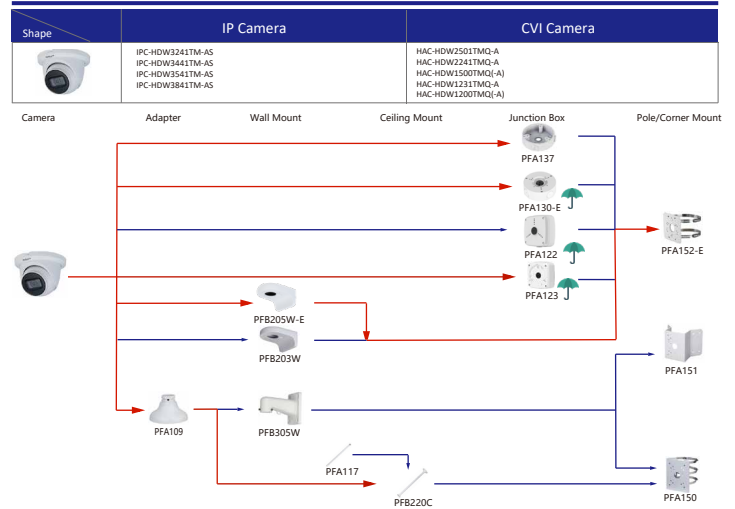

Shape	IP Camera	CVI Camera
	IPC-T1820/40 IPC-T1820-L	HAC-HDW1800TL-A HAC-HDW1801TL-(A) HAC-HDW1200TL-A

Selection of IP&CVI Eyeball Camera

Shape	IP Camera	CVI Camera
	IPC-HDW5242T-ZE-MF IPC-HDW5241T-ZE IPC-HDW5442T-ZE IPC-HDW5541T-ZE IPC-HDW5842T-ZE-S2 IPC-HDW1230T-ZS-55 IPC-HDW5541H-ASE-PV IPC-HDW5241H-ASE-PV IPC-HDW5541H-AS-PV IPC-HDW5241H-AS-PV IPC-HDW5497M-SE-LED IPC-HDW5842TM-SE-S2	HAC-HDW2802T-Z-A HAC-HDW2802T-Z-A-DP HAC-HDW2501T-Z-A HAC-HDW2501T-Z-A-DP HAC-HDW1231T-Z-A HAC-HDW1231T-Z-A-DP HAC-HDW1200T-Z-(A) HAC-ME1809H-A-PV-POC HAC-ME1809H-A-PV HAC-ME1509H-A-PV HAC-ME1239H-A-PV HAC-T3A51-Z HAC-T3A21-Z HAC-T3A21-VF

Selection of IP&CVI Eyeball Camera

Shape	IP Camera	CVI Camera
		HAC-HDW1200M HAC-HDW1800M HAC-HDW1801M HAC-T2A51 HAC-T2A21 HAC-HDW1509TLM-A-LED HAC-HDW2501TLM-A HAC-HDW2249TLM-A-LED HAC-HDW1231TLM-A HAC-HDW1801TLM-(A) HAC-HDW1801TLM-A HAC-HDW1801TLM HAC-HDW1500TLM-A

Shape	IP Camera	CVI Camera
	IPC-HDW2231T-AS-S2 IPC-HDW2230T-AS-S2 IPC-HDW2431T-AS-S2	

Selection of IP&CVI Eyeball Camera

Shape	IP Camera	CVI Camera
		HAC-T1A21/51 HAC-HDW1200R

Shape	IP Camera	CVI Camera
	IPC-HDW1230S-65 IPC-HDW1230T-STW	HAC-HDW2501TLMQ-A HAC-HDW1500TLMQ-(A) HAC-HDW1231TQ-A HAC-HDW1200TLMQ-(A) HAC-HDW1200TLMQ-(A) HAC-ME1239TQ-A-PV HAC-ME1800EQ-L HAC-ME1500EQ-L HAC-ME1200EQ-L HAC-ME1200EQ-L

Selection of PTZ Camera

Selection of PTZ Bullet Camera

Selection of PTZ Camera

Selection of PTZ Camera

Selection of PTZ Camera

Shape	IP PTZ Camera	CVI PTZ Camera
	SDT7C424-4F-2B2I-APV-0400	

Shape	IP PTZ Camera	CVI PTZ Camera
	SDTSK425-424-QA-2812 SDTSK425-424-QA-0832 SDTSK425-4F-QA-0600 SDTSK225-4F-QA-0600	SD8C440FD-HNF SD8C260PA1-HNF SD8C448PA1-HNF SD8C848PA1-HNF