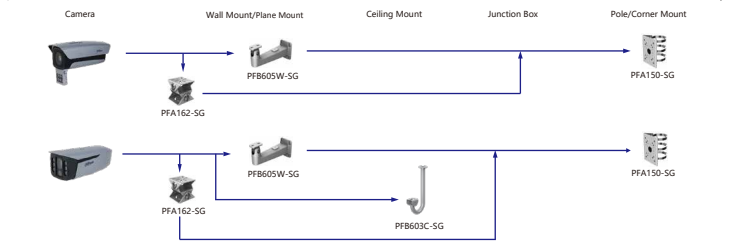

Selection of IP&CVI Bullet Camera

Shape	IP Camera	CVI Camera
	IPC-HFW5241T-5E IPC-HFW5242T-ASE-MF IPC-HFW5241T-ASE IPC-HFW5442T-5E IPC-HFW5442T-ASE IPC-HFW5411T-5E IPC-HFW5411T-ASE IPC-HFW5842T-ASE-S2 IPC-HFW5411T-AS-PV IPC-HFW5241T-AS-PV IPC-HFW5449T1-ASE-02 IPC-HFW5849T1-ASE-LED IPC-HFW5449T-ASE-LED	HAC-HFW1509MH-A-LED HAC-HFW1239MH-A-LED HAC-HFW2802T-Z-AI-DP HAC-HFW2802T-A-8 HAC-HFW402T-Z-AI-DP HAC-HFW402T-8-A HAC-HFW1509TM-A HAC-HFW1339TM-A HAC-HFW1800TH-8 HAC-HFW1800TH-4 HAC-HFW1801TH-8 HAC-HFW1801TH-4 HAC-HFW1500TH-8 HAC-HFW1500TH-4 HAC-HFW1231R-Z-A-DP HAC-HFW1231R-Z-A HAC-HFW1200R-Z-IRE6(A) HAC-B4A21-VF

Shape	IP Camera	CVI Camera
		HAC-HFW1239TU-Z-A-LED-DP HAC-HFW1239TU-Z-A-LED

Shape	IP Camera	CVI Camera
	IPC-PFW5849-A180-E2	

Selection of IP&CVI Bullet Camera

Shape	IP Camera	CVI Camera
	IPC-HFW7442H-Z-52 IPC-HFW7442H-Z-52 IPC-HFW7842H-Z-52 IPC-HFW7842H-Z-52 IPC-HFW71242H-Z	IPC-HFW5242H-ZHE-MF IPC-HFW5242H-ZE-MF IPC-HFW5242H-ZE-MF IPC-HFW5442H-ZHE IPC-HFW5442H-ZE

Shape	IP Camera	CVI Camera
	IPC-HFW3241M-AS-12 IPC-HFW3441M-AS-12 IPC-HFW1230M-A-11-B-55 IPC-HFW1230M-A-12-B-55 IPC-HFW3241DF-A5-4G	

Shape	IP Camera	CVI Camera
	IPC-HFW7842-Z-5G-LED IPC-MFW7442K1-Z4-T40 IPC-MFW7442K1-Z7-T40 IPC-MFW7842K1-Z4-T20 IPC-MFW7842K1-Z7-T20	