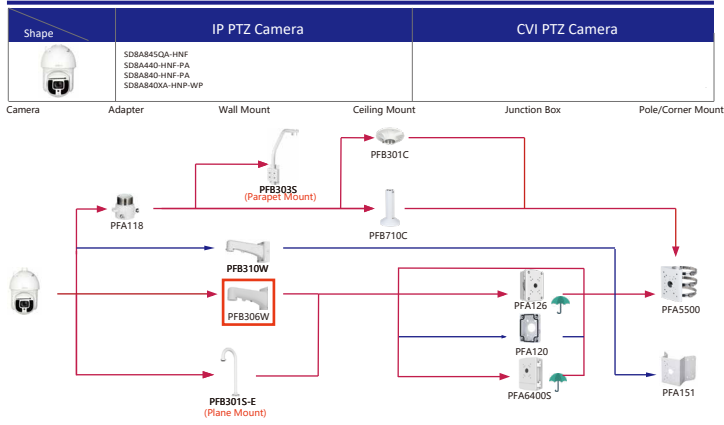

Shape	IP Camera	CVI Camera
	IPC-T1820/40 IPC-T1820-L	HAC-HDW1800TL-A HAC-HDW1801TL-(A) HAC-HDW1200TL-A

Selection of IP&CVI Eyeball Camera

Shape	IP Camera	CVI Camera
	IPC-HDW5242T-ZE-MF IPC-HDW5241T-ZE IPC-HDW5442T-ZE IPC-HDW5541T-ZE IPC-HDW5842T-ZE-S2 IPC-HDW1230T-ZS-55 IPC-HDW5541H-ASE-PV IPC-HDW5241H-ASE-PV IPC-HDW5541H-AS-PV IPC-HDW5241H-AS-PV IPC-HDW5497M-SE-LED IPC-HDW5842TM-SE-S2	HAC-HDW2802T-Z-A HAC-HDW2802T-Z-A-DP HAC-HDW2501T-Z-A HAC-HDW2501T-Z-A-DP HAC-HDW1231T-Z-A HAC-HDW1231T-Z-A-DP HAC-HDW1200T-Z-(A) HAC-ME1809H-A-PV-POC HAC-ME1809H-A-PV HAC-ME1509H-A-PV HAC-ME1239H-A-PV HAC-T3A51-Z HAC-T3A21-Z HAC-T3A21-VF

Selection of IP&CVI Eyeball Camera

Shape	IP Camera	CVI Camera
		HAC-HDW1200M HAC-HDW1800M HAC-HDW1801M HAC-T2A51 HAC-T2A21 HAC-HDW1509TLM-A-LED HAC-HDW2501TLM-A HAC-HDW2249TLM-A-LED HAC-HDW1231TLM-A HAC-HDW1801TLM-(A) HAC-HDW1801TLM-A HAC-HDW1801TLM HAC-HDW1500TLM-A

Shape	IP Camera	CVI Camera
	IPC-HDW2231T-AS-S2 IPC-HDW2230T-AS-S2 IPC-HDW2431T-AS-S2	

Selection of IP&CVI Eyeball Camera

Shape	IP Camera	CVI Camera
		HAC-T1A21/51 HAC-HDW1200R

Shape	IP Camera	CVI Camera
	IPC-HDW1230S-65 IPC-HDW1230T-STW	HAC-HDW2501TLMQ-A HAC-HDW1500TLMQ-(A) HAC-HDW1231TQ-A HAC-HDW1200TLMQ-(A) HAC-HDW1200TLMQ-(A) HAC-ME1239TQ-A-PV HAC-ME1800EQ-L HAC-ME1500EQ-L HAC-ME1200EQ-L HAC-ME1200EQ-L

Selection of PTZ Camera

Selection of PTZ Bullet Camera

Selection of PTZ Camera

Selection of PTZ Camera

Selection of PTZ Camera

Shape	IP PTZ Camera	CVI PTZ Camera
	SDT7C424-4F-2B2I-APV-0400	

Shape	IP PTZ Camera	CVI PTZ Camera
	SDTSK425-424-QA-2812 SDTSK425-424-QA-0832 SDTSK425-4F-QA-0600 SDTSK225-4F-QA-0600	SD8C440FD-HNF SD8C260PA1-HNF SD8C448PA1-HNF SD8C848PA1-HNF