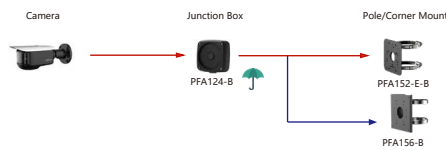

Shape	IP Camera	CVI Camera
		HAC-PFW3601-A180-AC24 HAC-PFW3601-A180