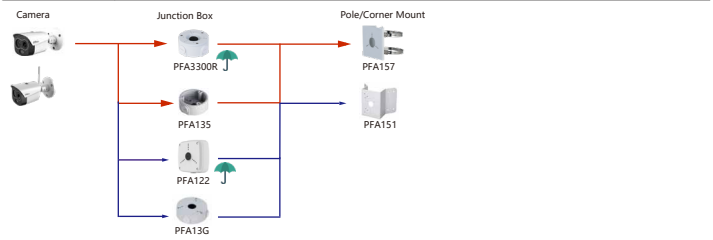

Selection of PTZ Camera

Selection of Thermal Camera

Shape	Thermal Camera		
	TPC-BF5601	TPC-BF5601-T	TPC-BF5601-T
	TPC-BF5401	TPC-BF5401-T	TPC-BF2241

Shape	Thermal Camera		
	TPC-BF1241-T	TPC-BF1241	

Shape	Thermal Camera		
	TPC-DF1241-T	TPC-DF1241	