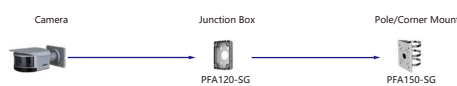

Selection of IP&CVI Bullet Camera

Selection of IP&CVI Bullet Camera

Shape	IP Camera	CVI Camera
	IPC-HFW5241T-5E IPC-HFW5242T-ASE-MF IPC-HFW5241T-ASE IPC-HFW5442T-5E IPC-HFW5442T-ASE IPC-HFW5411T-5E IPC-HFW5411T-ASE IPC-HFW5842T-ASE-S2 IPC-HFW5411T-AS-PV IPC-HFW5241T-AS-PV IPC-HFW5449T1-ASE-02 IPC-HFW5849T1-ASE-LED IPC-HFW5449T-ASE-LED	HAC-HFW1500TH-4 HAC-HFW1200TH-8 HAC-HFW1200TH-4 IPC-HFW54971-ZE-LED IPC-HFW54971-ZE-LED IPC-HFW54971-ZE-LED HAC-HFW1500D HAC-HFW1801D HAC-HFW1500D HAC-HFW1200D HAC-HFW1801R-Z-IRE6(A) HAC-HFW1500R-Z-IRE6(A) HAC-HFW1500R-Z-IRE6-A-DP HAC-HFW1231R-Z-A-DP HAC-HFW1231R-Z-A HAC-HFW1200R-Z-IRE6(A) HAC-B4A21-VF

Shape	IP Camera	CVI Camera
	IPC-PFW83242-A180 IPC-PFW840-A180