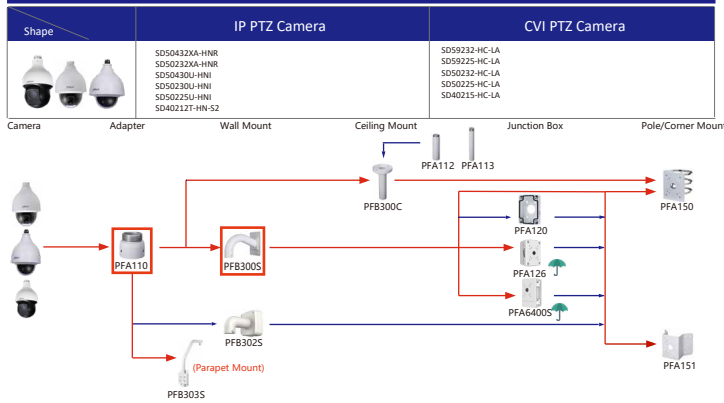

Shape	IP Camera	CVI Camera
	IPC-T1820/40 IPC-T1820-L	HAC-HDW1800TL-A HAC-HDW1801TL-(A) HAC-HDW1200TL-A

Selection of IP&CVI Eyeball Camera

Shape	IP Camera	CVI Camera
	IPC-HDW5242T-ZE-MF IPC-HDW5241T-ZE IPC-HDW5442T-ZE IPC-HDW5541T-ZE IPC-HDW5842T-ZE-S2 IPC-HDW1230T-ZS-55 IPC-HDW5541H-ASE-PV IPC-HDW5241H-ASE-PV IPC-HDW5541H-AS-PV IPC-HDW5241H-AS-PV IPC-HDW5497M-SE-LED IPC-HDW5842TM-SE-S2	HAC-HDW2802T-Z-A HAC-HDW2802T-Z-A-DP HAC-HDW2501T-Z-A HAC-HDW2501T-Z-A-DP HAC-HDW1231T-Z-A HAC-HDW1231T-Z-A-DP HAC-HDW1200T-Z-(A) HAC-ME1809H-A-PV-POC HAC-ME1809H-A-PV HAC-ME1509H-A-PV HAC-ME1239H-A-PV HAC-T3A51-Z HAC-T3A21-Z HAC-T3A21-VF

Selection of IP&CVI Eyeball Camera

Shape	IP Camera	CVI Camera
		HAC-HDW1200M HAC-HDW1800M HAC-HDW1801M HAC-T2A51 HAC-T2A21 HAC-HDW1509TLM-A-LED HAC-HDW2501TLM-A HAC-HDW2249TLM-A-LED HAC-HDW1231TLM-A HAC-HDW1801TLM-(A) HAC-HDW1801TLM-A HAC-HDW1801TLM HAC-HDW1500TLM-A

Shape	IP Camera	CVI Camera
	IPC-HDW2231T-AS-S2 IPC-HDW2230T-AS-S2 IPC-HDW2431T-AS-S2	

Selection of IP&CVI Eyeball Camera

Shape	IP Camera	CVI Camera
		HAC-T1A21/51 HAC-HDW1200R

Shape	IP Camera	CVI Camera
	IPC-HDW1230S-65 IPC-HDW1230T-STW	HAC-HDW2501TLMQ-A HAC-HDW1500TLMQ-(A) HAC-HDW1231TQ-A HAC-HDW1200TLMQ-(A) HAC-HDW1200TLMQ-(A) HAC-ME1239TQ-A-PV HAC-ME1800EQ-L HAC-ME1500EQ-L HAC-ME1200EQ-L HAC-ME1200EQ-L

Selection of PTZ Camera

Selection of PTZ Bullet Camera

Selection of PTZ Camera

Selection of PTZ Camera

Selection of PTZ Camera

Shape	IP PTZ Camera	CVI PTZ Camera
	SDT7C424-4F-2B2I-APV-0400	

Shape	IP PTZ Camera	CVI PTZ Camera
	SDTSK425-424-QA-2812 SDTSK425-424-QA-0832 SDTSK425-4F-QA-0600 SDTSK225-4F-QA-0600	SD8C440FD-HNF SD8C260PA1-HNF SD8C448PA1-HNF SD8C848PA1-HNF