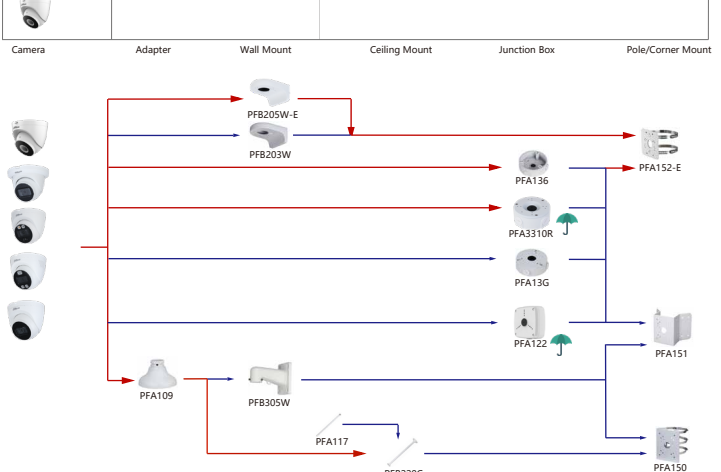

Shape	IP Camera	CVI Camera
	IPC-T1820/40 IPC-T1820-L	HAC-HDW1800TL-A HAC-HDW1801TL-(A) HAC-HDW1200TL-A

Selection of IP&CVI Eyeball Camera

Shape	IP Camera	CVI Camera
	IPC-HDW5242T-ZE-MF IPC-HDW5241T-ZE IPC-HDW5442T-ZE IPC-HDW5541T-ZE IPC-HDW5842T-ZE-S2 IPC-HDW1230T-ZS-55 IPC-HDW5541H-ASE-PV IPC-HDW5241H-ASE-PV IPC-HDW5541H-AS-PV IPC-HDW5241H-AS-PV IPC-HDW5497M-SE-LED IPC-HDW5842TM-SE-S2	HAC-HDW2802T-Z-A HAC-HDW2802T-Z-A-DP HAC-HDW2501T-Z-A HAC-HDW2501T-Z-A-DP HAC-HDW1231T-Z-A HAC-HDW1231T-Z-A-DP HAC-HDW1200T-Z-(A) HAC-ME1809H-A-PV-POC HAC-ME1809H-A-PV HAC-ME1509H-A-PV HAC-ME1239H-A-PV HAC-T3A51-Z HAC-T3A21-Z HAC-T3A21-VF

Selection of IP&CVI Eyeball Camera

Shape	IP Camera	CVI Camera
		HAC-HDW1200M HAC-HDW1800M HAC-HDW1801M HAC-T2A51 HAC-T2A21 HAC-HDW1509TLM-A-LED HAC-HDW2501TLM-A HAC-HDW2249TLM-A-LED HAC-HDW1231TLM-A HAC-HDW1801TLM-(A) HAC-HDW1801TLM-A HAC-HDW1801TLM HAC-HDW1500TLM-A

Shape	IP Camera	CVI Camera
	IPC-HDW2231T-AS-S2 IPC-HDW2230T-AS-S2 IPC-HDW2431T-AS-S2	

Selection of IP&CVI Eyeball Camera

Shape	IP Camera	CVI Camera
		HAC-T1A21/51 HAC-HDW1200R

Shape	IP Camera	CVI Camera
	IPC-HDW1230S-65 IPC-HDW1230T-STW	HAC-HDW2501TLMQ-A HAC-HDW1500TLMQ-(A) HAC-HDW1231TQ-A HAC-HDW1200TLMQ-(A) HAC-HDW1200TLMQ-(A) HAC-ME1239TQ-A-PV HAC-ME1800EQ-L HAC-ME1500EQ-L HAC-ME1200EQ-L HAC-ME1200EQ-L

Selection of PTZ Camera

Selection of PTZ Bullet Camera

Selection of PTZ Camera

Selection of PTZ Camera

Selection of PTZ Camera

Shape	IP PTZ Camera	CVI PTZ Camera
	SDT7C424-4F-2B2I-APV-0400	

Shape	IP PTZ Camera	CVI PTZ Camera
	SDTSK425-424-QA-2812 SDTSK425-424-QA-0832 SDTSK425-4F-QA-0600 SDTSK225-4F-QA-0600	SD8C440FD-HNF SD8C260PA1-HNF SD8C448PA1-HNF SD8C848PA1-HNF