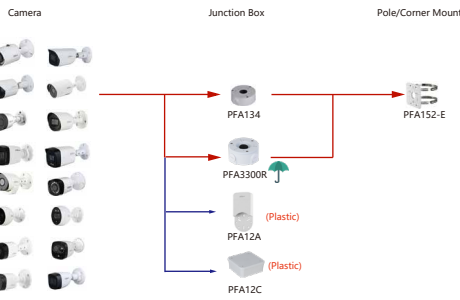

## Selection of Box Camera

Selection of IP&CVI Bullet Camera

Shape	IP Camera	CVI Camera
	IPC-HFW5241/5442/5541E-5E	HAC-HFW2802/2501E-A

Shape	IP Camera	CVI Camera
	IPC-HFW13305-55 IPC-HFW13305-55 IPC-HFW13305-54 IPC-HFW13305-54 IPC-HFW22315-S-52 IPC-HFW22305-S-52 IPC-HFW24315-S-52 IPC-HFW23315-S-52 IPC-HFW28315-S-52 IPC-HFW24395-SA-LED-52 IPC-HFW23395-SA-LED-52 IPC-HFW12395I-LED-55 IPC-HFW12395I-A-LED-55 IPC-HFW15305-S6 IPC-HFW18305-S6 IPC-HFW4241E-A5 IPC-HFW4441E-A5 IPC-HFW5441E-A5	HAC-HFW12005 HAC-HFW18015 HAC-HFW2509T-A-LED HAC-HFW2281T-A-LED HAC-HFW1809T-A-LED HAC-HFW1509T-A-LED-POC HAC-HFW1509T(A)-LED HAC-HFW1339T(A)-LED HAC-ME1500D-LS HAC-ME1200D-LS HAC-ME1800B-L HAC-ME1500B-L HAC-ME1200B-L HAC-ME1800B-LS HAC-ME1500B-LS HAC-ME1200B-LS HAC-ME1509TLM-A-LED HAC-ME1209B-LS HAC-B2A21/51 HAC-B2A21/51

Selection of IP&CVI Bullet Camera

Shape	IP Camera	CVI Camera
	IPC-HFW5241T-5E IPC-HFW5242T-ASE-MF IPC-HFW5241T-ASE IPC-HFW5442T-5E IPC-HFW5442T-ASE IPC-HFW5411T-5E IPC-HFW5411T-ASE IPC-HFW5842T-ASE-S2 IPC-HFW5411T-AS-PV IPC-HFW5241T-AS-PV IPC-HFW5449T1-ASE-02 IPC-HFW5849T1-ASE-LED IPC-HFW5449T-ASE-LED	HAC-HFW1509MH-A-LED HAC-HFW1239MH-A-LED HAC-HFW2802T-Z-AI-DP HAC-HFW2802T-A-8 HAC-HFW402T-Z-AI-DP HAC-HFW402T-8-A HAC-HFW1509TM-A HAC-HFW1339TM-A HAC-HFW1800TH-8 HAC-HFW1800TH-4 HAC-HFW1801TH-8 HAC-HFW1801TH-4 HAC-HFW1500TH-8 HAC-HFW1500TH-4 HAC-HFW1231R-Z-A-DP HAC-HFW1231R-Z-A HAC-HFW1200R-Z-IRE6(A) HAC-B4A21-VF