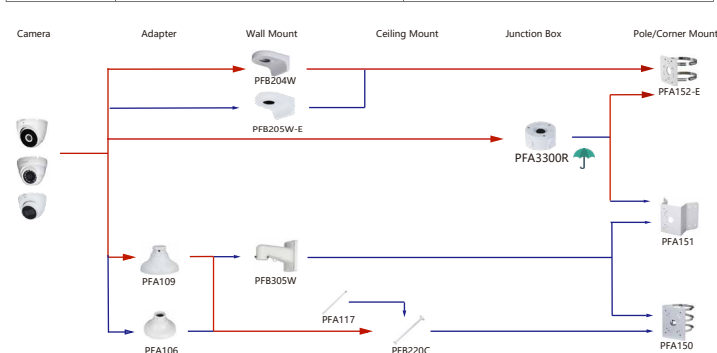

Shape	IP Camera	CVI Camera
	IPC-T1820/40 IPC-T1820-L	HAC-HDW1800TL-A HAC-HDW1801TL-(A) HAC-HDW1200TL-A

Selection of IP&CVI Eyeball Camera

Shape	IP Camera	CVI Camera
	IPC-HDW5242T-ZE-MF IPC-HDW5241T-ZE IPC-HDW5442T-ZE IPC-HDW5541T-ZE IPC-HDW5842T-ZE-S2 IPC-HDW1230T-ZS-55 IPC-HDW5541H-ASE-PV IPC-HDW5241H-ASE-PV IPC-HDW5541H-AS-PV IPC-HDW5241H-AS-PV IPC-HDW5497M-SE-LED IPC-HDW5842TM-SE-S2	HAC-HDW2802T-Z-A HAC-HDW2802T-Z-A-DP HAC-HDW2501T-Z-A HAC-HDW2501T-Z-A-DP HAC-HDW1231T-Z-A HAC-HDW1231T-Z-A-DP HAC-HDW1200T-Z-(A) HAC-ME1809H-A-PV-POC HAC-ME1809H-A-PV HAC-ME1509H-A-PV HAC-ME1239H-A-PV HAC-T3A51-Z HAC-T3A21-Z HAC-T3A21-VF

Selection of IP&CVI Eyeball Camera

Shape	IP Camera	CVI Camera
		HAC-HDW1200M HAC-HDW1800M HAC-HDW1801M HAC-T2A51 HAC-T2A21 HAC-HDW1509TLM-A-LED HAC-HDW2501TLM-A HAC-HDW2249TLM-A-LED HAC-HDW1231TLM-A HAC-HDW1801TLM-(A) HAC-HDW1801TLM-A HAC-HDW1801TLM HAC-HDW1500TLM-A