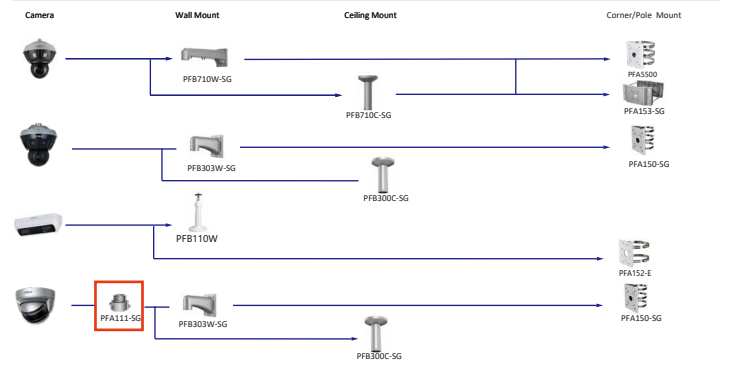

Shape	IP Camera	CVI Camera
	DH-IPC-HFW5842DK1P-Z-5G	

Selection of IP&CVI Dome Camera

Selection of IP&CVI Dome Camera

Selection of IP&CVI Dome Camera

Selection of IP Camera

Selection of IP&CVI Eyeball Camera

Shape	IP Camera	CVI Camera
	IPC-HDW3841EM-S-52 IPC-HDW3841EM-A-5 IPC-HDW3541EM-S-52 IPC-HDW3441EM-S-52 IPC-HDW3231EM-S-52 IPC-HDW5241TM-ASE IPC-HDW5442TM-ASE IPC-HDW5541TM-ASE	HAC-HDW1801EM-(A) HAC-HDW12003M-(A) HAC-HDW2802T-A HAC-HDW2402T-A HAC-HDW2509T-A-LED HAC-HDW2249T-A-LED HAC-HDW1809T-A-LED HAC-HDW1509T-IL-A HAC-HDW1509T-A-LED-POC

Shape	IP Camera	CVI Camera
	IPC-T1820/40 IPC-T1820-L	HAC-HDW1800TL-A HAC-HDW1801TL-(A) HAC-HDW1200TL-A

Selection of IP&CVI Eyeball Camera

Shape	IP Camera	CVI Camera
	IPC-HDW5242T-ZE-MF IPC-HDW5241T-ZE IPC-HDW5442T-ZE IPC-HDW5541T-ZE IPC-HDW5842T-ZE-S2 IPC-HDW1230T-ZS-55 IPC-HDW5541H-ASE-PV IPC-HDW5241H-ASE-PV IPC-HDW5541H-AS-PV IPC-HDW5241H-AS-PV IPC-HDW5497M-SE-LED IPC-HDW5842TM-SE-S2	HAC-HDW2802T-Z-A HAC-HDW2802T-Z-A-DP HAC-HDW2501T-Z-A HAC-HDW2501T-Z-A-DP HAC-HDW1231T-Z-A HAC-HDW1231T-Z-A-DP HAC-HDW1200T-Z-(A) HAC-ME1809H-A-PV-POC HAC-ME1809H-A-PV HAC-ME1509H-A-PV HAC-ME1239H-A-PV HAC-T3A51-Z HAC-T3A21-Z HAC-T3A21-VF