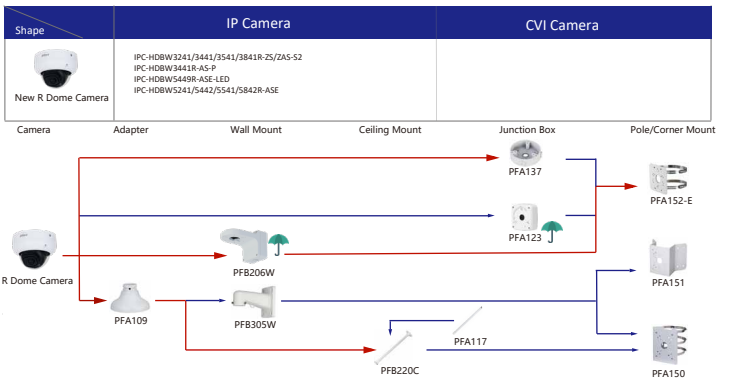

Shape	IP Camera	CVI Camera
	DH-IPC-HFW5842DK1P-Z-5G	

Selection of IP&CVI Dome Camera

Selection of IP&CVI Dome Camera

Selection of IP&CVI Dome Camera

Selection of IP Camera

Selection of IP&CVI Eyeball Camera

Shape	IP Camera	CVI Camera
	IPC-HDW3841EM-S-52 IPC-HDW3841EM-A-5 IPC-HDW3541EM-S-52 IPC-HDW3441EM-S-52 IPC-HDW3231EM-S-52 IPC-HDW5241TM-ASE IPC-HDW5442TM-ASE IPC-HDW5541TM-ASE	HAC-HDW1801EM-(A) HAC-HDW12003M-(A) HAC-HDW2802T-A HAC-HDW2402T-A HAC-HDW2509T-A-LED HAC-HDW2249T-A-LED HAC-HDW1809T-A-LED HAC-HDW1509T-IL-A HAC-HDW1509T-A-LED-POC

Shape	IP Camera	CVI Camera
	IPC-T1820/40 IPC-T1820-L	HAC-HDW1800TL-A HAC-HDW1801TL-(A) HAC-HDW1200TL-A

Selection of IP&CVI Eyeball Camera

Shape	IP Camera	CVI Camera
	IPC-HDW5242T-ZE-MF IPC-HDW5241T-ZE IPC-HDW5442T-ZE IPC-HDW5541T-ZE IPC-HDW5842T-ZE-S2 IPC-HDW1230T-ZS-55 IPC-HDW5541H-ASE-PV IPC-HDW5241H-ASE-PV IPC-HDW5541H-AS-PV IPC-HDW5241H-AS-PV IPC-HDW5497M-SE-LED IPC-HDW5842TM-SE-S2	HAC-HDW2802T-Z-A HAC-HDW2802T-Z-A-DP HAC-HDW2501T-Z-A HAC-HDW2501T-Z-A-DP HAC-HDW1231T-Z-A HAC-HDW1231T-Z-A-DP HAC-HDW1200T-Z-(A) HAC-ME1809H-A-PV-POC HAC-ME1809H-A-PV HAC-ME1509H-A-PV HAC-ME1239H-A-PV HAC-T3A51-Z HAC-T3A21-Z HAC-T3A21-VF