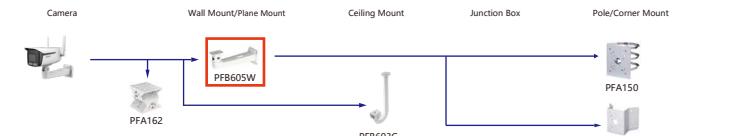

Selection of IP&CVI Bullet Camera

Selection of IP&CVI Bullet Camera

Shape	IP Camera	CVI Camera
	IPC-HFW5241T-5E IPC-HFW5242T-ASE-MF IPC-HFW5241T-ASE IPC-HFW5442T-5E IPC-HFW5442T-ASE IPC-HFW5411T-5E IPC-HFW5411T-ASE IPC-HFW5842T-ASE-S2 IPC-HFW5411T-AS-PV IPC-HFW5241T-AS-PV IPC-HFW5449T1-ASE-02 IPC-HFW5849T1-ASE-LED IPC-HFW5449T-ASE-LED	HAC-HFW1500TH-4 HAC-HFW1200TH-8 HAC-HFW1200TH-4 IPC-HFW54971-ZE-LED IPC-HFW54971-ZE-LED IPC-HFW54971-ZE-LED HAC-HFW1500D HAC-HFW1801D HAC-HFW1500D HAC-HFW1200D HAC-HFW1801R-Z-IRE6(A) HAC-HFW1500R-Z-IRE6(A) HAC-HFW1500R-Z-IRE6-A-DP HAC-HFW1231R-Z-A-DP HAC-HFW1231R-Z-A HAC-HFW1200R-Z-IRE6(A) HAC-B4A21-VF

Shape	IP Camera	CVI Camera
	IPC-PFW83242-A180 IPC-PFW840-A180	

Shape	IP Camera	CVI Camera
		HAC-PFW3601-A180-AC24 HAC-PFW3601-A180

Shape	IP Camera	CVI Camera
	IPC-HFW5442E-Z4E IPC-HFW5442E-ZHE IPC-HFW5442E-ZE IPC-HFW5242E-ZE-MF IPC-HFW5241E-ZHE IPC-HFW5241E-ZE IPC-HFW5241E-Z1E	HAC-HFW3802E-Z-VP HAC-HFW3802E-ZH-VP HAC-HFW3231E-Z-DP-VP

Shape	IP Camera	CVI Camera
	DH-IPC-HFW5842DK1P-Z-5G	

Selection of IP&CVI Dome Camera

Selection of IP&CVI Dome Camera

Selection of IP&CVI Dome Camera

Selection of IP Camera

Selection of IP&CVI Eyeball Camera