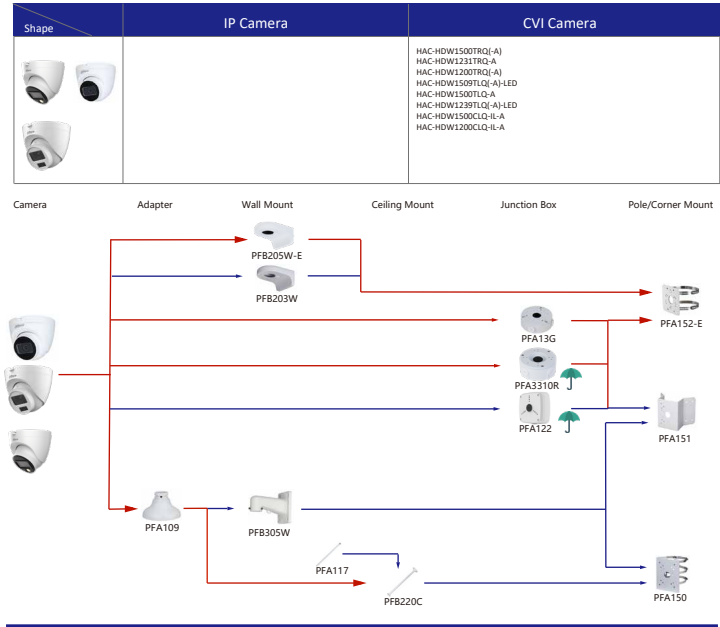

Shape	IP Camera	CVI Camera
	IPC-T1820/40 IPC-T1820-L	HAC-HDW1800TL-A HAC-HDW1801TL-(A) HAC-HDW1200TL-A

Selection of IP&CVI Eyeball Camera

Shape	IP Camera	CVI Camera
	IPC-HDW5242T-ZE-MF IPC-HDW5241T-ZE IPC-HDW5442T-ZE IPC-HDW5541T-ZE IPC-HDW5842T-ZE-S2 IPC-HDW1230T-ZS-55 IPC-HDW5541H-ASE-PV IPC-HDW5241H-ASE-PV IPC-HDW5541H-AS-PV IPC-HDW5241H-AS-PV IPC-HDW5497M-SE-LED IPC-HDW5842TM-SE-S2	HAC-HDW2802T-Z-A HAC-HDW2802T-Z-A-DP HAC-HDW2501T-Z-A HAC-HDW2501T-Z-A-DP HAC-HDW1231T-Z-A HAC-HDW1231T-Z-A-DP HAC-HDW1200T-Z-(A) HAC-ME1809H-A-PV-POC HAC-ME1809H-A-PV HAC-ME1509H-A-PV HAC-ME1239H-A-PV HAC-T3A51-Z HAC-T3A21-Z HAC-T3A21-VF

Selection of IP&CVI Eyeball Camera

Shape	IP Camera	CVI Camera
		HAC-HDW1200M HAC-HDW1800M HAC-HDW1801M HAC-T2A51 HAC-T2A21 HAC-HDW1509TLM-A-LED HAC-HDW2501TLM-A HAC-HDW2249TLM-A-LED HAC-HDW1231TLM-A HAC-HDW1801TLM-(A) HAC-HDW1801TLM-A HAC-HDW1801TLM HAC-HDW1500TLM-A

Shape	IP Camera	CVI Camera
	IPC-HDW2231T-AS-S2 IPC-HDW2230T-AS-S2 IPC-HDW2431T-AS-S2	

Selection of IP&CVI Eyeball Camera

Shape	IP Camera	CVI Camera
		HAC-T1A21/51 HAC-HDW1200R

Shape	IP Camera	CVI Camera
	IPC-HDW1230S-65 IPC-HDW1230T-STW	HAC-HDW2501TLMQ-A HAC-HDW1500TLMQ-(A) HAC-HDW1231TQ-A HAC-HDW1200TLMQ-(A) HAC-HDW1200TLMQ-(A) HAC-ME1239TQ-A-PV HAC-ME1800EQ-L HAC-ME1500EQ-L HAC-ME1200EQ-L HAC-ME1200EQ-L

Selection of PTZ Camera

Selection of PTZ Bullet Camera

Selection of PTZ Camera

Selection of PTZ Camera

Selection of PTZ Camera

Shape	IP PTZ Camera	CVI PTZ Camera
	SDT7C424-4F-2B2I-APV-0400	

Shape	IP PTZ Camera	CVI PTZ Camera
	SDTSK425-424-QA-2812 SDTSK425-424-QA-0832 SDTSK425-4F-QA-0600 SDTSK225-4F-QA-0600	SD8C440FD-HNF SD8C260PA1-HNF SD8C448PA1-HNF SD8C848PA1-HNF