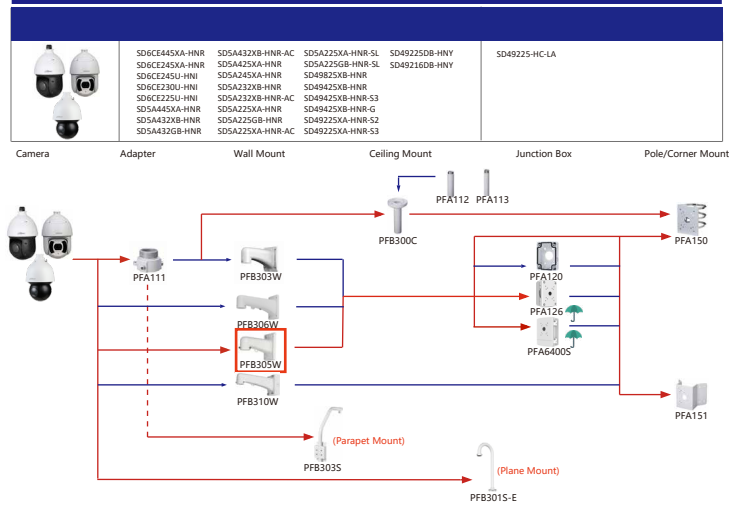

Shape	IP Camera	CVI Camera
	IPC-T1820/40 IPC-T1820-L	HAC-HDW1800TL-A HAC-HDW1801TL-(A) HAC-HDW1200TL-A

Selection of IP&CVI Eyeball Camera

Shape	IP Camera	CVI Camera
	IPC-HDW5242T-ZE-MF IPC-HDW5241T-ZE IPC-HDW5442T-ZE IPC-HDW5541T-ZE IPC-HDW5842T-ZE-S2 IPC-HDW1230T-ZS-55 IPC-HDW5541H-ASE-PV IPC-HDW5241H-ASE-PV IPC-HDW5541H-AS-PV IPC-HDW5241H-AS-PV IPC-HDW5497M-SE-LED IPC-HDW5842TM-SE-S2	HAC-HDW2802T-Z-A HAC-HDW2802T-Z-A-DP HAC-HDW2501T-Z-A HAC-HDW2501T-Z-A-DP HAC-HDW1231T-Z-A HAC-HDW1231T-Z-A-DP HAC-HDW1200T-Z-(A) HAC-ME1809H-A-PV-POC HAC-ME1809H-A-PV HAC-ME1509H-A-PV HAC-ME1239H-A-PV HAC-T3A51-Z HAC-T3A21-Z HAC-T3A21-VF

Selection of IP&CVI Eyeball Camera

Shape	IP Camera	CVI Camera
		HAC-HDW1200M HAC-HDW1800M HAC-HDW1801M HAC-T2A51 HAC-T2A21 HAC-HDW1509TLM-A-LED HAC-HDW2501TLM-A HAC-HDW2249TLM-A-LED HAC-HDW1231TLM-A HAC-HDW1801TLM-(A) HAC-HDW1801TLM-A HAC-HDW1801TLM HAC-HDW1500TLM-A

Shape	IP Camera	CVI Camera
	IPC-HDW2231T-AS-S2 IPC-HDW2230T-AS-S2 IPC-HDW2431T-AS-S2	

Selection of IP&CVI Eyeball Camera

Shape	IP Camera	CVI Camera
		HAC-T1A21/51 HAC-HDW1200R

Shape	IP Camera	CVI Camera
	IPC-HDW1230S-65 IPC-HDW1230T-STW	HAC-HDW2501TLMQ-A HAC-HDW1500TLMQ-(A) HAC-HDW1231TQ-A HAC-HDW1200TLMQ-(A) HAC-HDW1200TLMQ-(A) HAC-ME1239TQ-A-PV HAC-ME1800EQ-L HAC-ME1500EQ-L HAC-ME1200EQ-L HAC-ME1200EQ-L

Selection of PTZ Camera

Selection of PTZ Bullet Camera

Selection of PTZ Camera

Selection of PTZ Camera

Selection of PTZ Camera

Shape	IP PTZ Camera	CVI PTZ Camera
	SDT7C424-4F-2B2I-APV-0400	

Shape	IP PTZ Camera	CVI PTZ Camera
	SDTSK425-424-QA-2812 SDTSK425-424-QA-0832 SDTSK425-4F-QA-0600 SDTSK225-4F-QA-0600	SD8C440FD-HNF SD8C260PA1-HNF SD8C448PA1-HNF SD8C848PA1-HNF