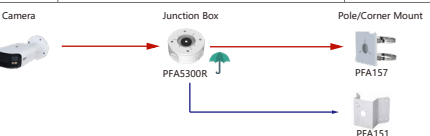

Shape	IP Camera	CVI Camera
	IPC-PFW5849-A180-E2