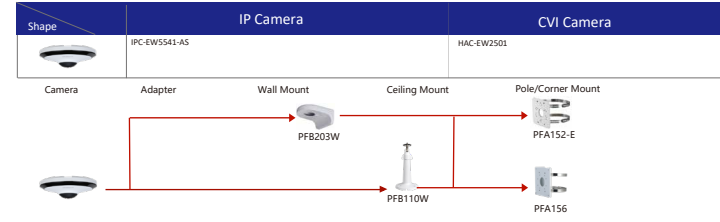

Shape	IP Camera	CVI Camera
	DH-IPC-HFW5842DK1P-Z-5G	

Selection of IP&CVI Dome Camera

Selection of IP&CVI Dome Camera

Selection of IP&CVI Dome Camera

Selection of IP Camera

Selection of IP&CVI Eyeball Camera