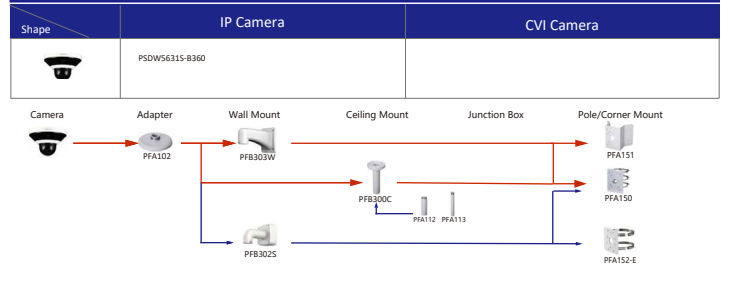

Shape	IP Camera	CVI Camera
	DH-IPC-HFW5842DK1P-Z-5G	

Selection of IP&CVI Dome Camera

Selection of IP&CVI Dome Camera

Selection of IP&CVI Dome Camera

Selection of IP Camera

Selection of IP&CVI Eyeball Camera