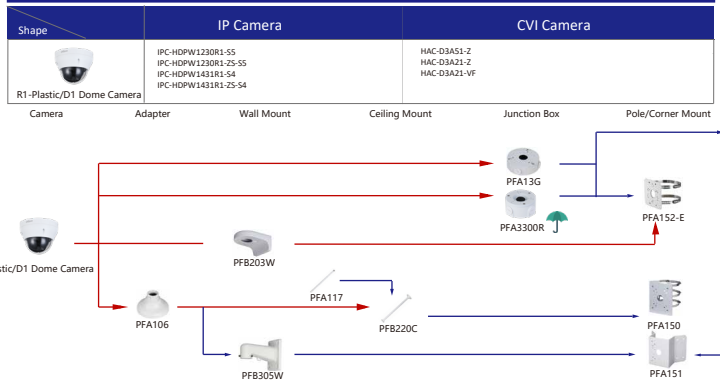

Shape	IP Camera	CVI Camera
	IPC-PFW83242-A180 IPC-PFW840-A180	

Shape	IP Camera	CVI Camera
		HAC-PFW3601-A180-AC24 HAC-PFW3601-A180

Shape	IP Camera	CVI Camera
	IPC-HFW5442E-Z4E IPC-HFW5442E-ZHE IPC-HFW5442E-ZE IPC-HFW5242E-ZE-MF IPC-HFW5241E-ZHE IPC-HFW5241E-ZE IPC-HFW5241E-Z1E	HAC-HFW3802E-Z-VP HAC-HFW3802E-ZH-VP HAC-HFW3231E-Z-DP-VP

Shape	IP Camera	CVI Camera
	DH-IPC-HFW5842DK1P-Z-5G	

Selection of IP&CVI Dome Camera

Selection of IP&CVI Dome Camera

Selection of IP&CVI Dome Camera

Selection of IP Camera

Selection of IP&CVI Eyeball Camera

Shape	IP Camera	CVI Camera
	IPC-HDW3841EM-S-52 IPC-HDW3841EM-A-5 IPC-HDW3541EM-S-52 IPC-HDW3441EM-S-52 IPC-HDW3231EM-S-52 IPC-HDW5241TM-ASE IPC-HDW5442TM-ASE IPC-HDW5541TM-ASE	HAC-HDW1801EM-(A) HAC-HDW12003M-(A) HAC-HDW2802T-A HAC-HDW2402T-A HAC-HDW2509T-A-LED HAC-HDW2249T-A-LED HAC-HDW1809T-A-LED HAC-HDW1509T-IL-A HAC-HDW1509T-A-LED-POC

Shape	IP Camera	CVI Camera
	IPC-T1820/40 IPC-T1820-L	HAC-HDW1800TL-A HAC-HDW1801TL-(A) HAC-HDW1200TL-A

Selection of IP&CVI Eyeball Camera

Shape	IP Camera	CVI Camera
	IPC-HDW5242T-ZE-MF IPC-HDW5241T-ZE IPC-HDW5442T-ZE IPC-HDW5541T-ZE IPC-HDW5842T-ZE-S2 IPC-HDW1230T-ZS-55 IPC-HDW5541H-ASE-PV IPC-HDW5241H-ASE-PV IPC-HDW5541H-AS-PV IPC-HDW5241H-AS-PV IPC-HDW5497M-SE-LED IPC-HDW5842TM-SE-S2	HAC-HDW2802T-Z-A HAC-HDW2802T-Z-A-DP HAC-HDW2501T-Z-A HAC-HDW2501T-Z-A-DP HAC-HDW1231T-Z-A HAC-HDW1231T-Z-A-DP HAC-HDW1200T-Z-(A) HAC-ME1809H-A-PV-POC HAC-ME1809H-A-PV HAC-ME1509H-A-PV HAC-ME1239H-A-PV HAC-T3A51-Z HAC-T3A21-Z HAC-T3A21-VF