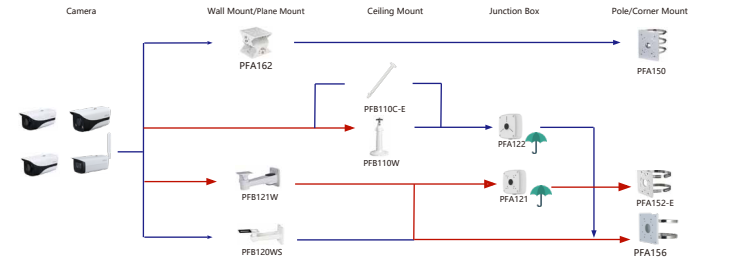

Shape	IP Camera	CVI Camera
	IPC-HFW3241M-AS-12 IPC-HFW3441M-AS-12 IPC-HFW1230M-A-11-B-55 IPC-HFW1230M-A-12-B-55 IPC-HFW3241DF-A5-4G