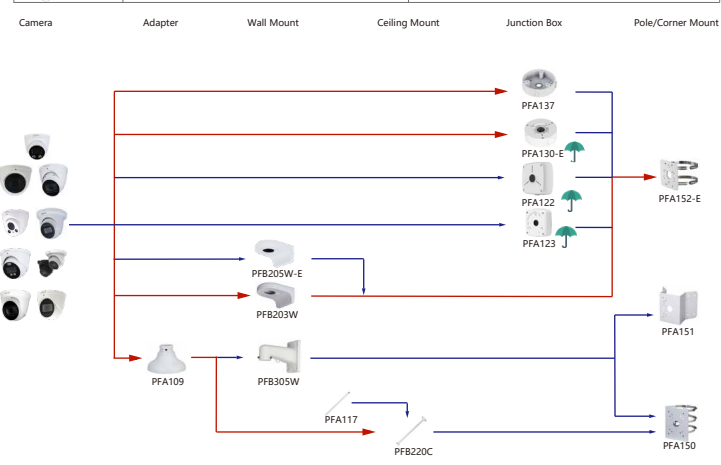

Shape	IP Camera	CVI Camera
	DH-IPC-HFW5842DK1P-Z-5G	

Selection of IP&CVI Dome Camera

Selection of IP&CVI Dome Camera

Selection of IP&CVI Dome Camera

Selection of IP Camera

Selection of IP&CVI Eyeball Camera

Shape	IP Camera	CVI Camera
	IPC-HDW3841EM-S-52 IPC-HDW3841EM-A-5 IPC-HDW3541EM-S-52 IPC-HDW3441EM-S-52 IPC-HDW3231EM-S-52 IPC-HDW5241TM-ASE IPC-HDW5442TM-ASE IPC-HDW5541TM-ASE	HAC-HDW1801EM-(A) HAC-HDW12003M-(A) HAC-HDW2802T-A HAC-HDW2402T-A HAC-HDW2509T-A-LED HAC-HDW2249T-A-LED HAC-HDW1809T-A-LED HAC-HDW1509T-IL-A HAC-HDW1509T-A-LED-POC

Shape	IP Camera	CVI Camera
	IPC-T1820/40 IPC-T1820-L	HAC-HDW1800TL-A HAC-HDW1801TL-(A) HAC-HDW1200TL-A

Selection of IP&CVI Eyeball Camera

Shape	IP Camera	CVI Camera
	IPC-HDW5242T-ZE-MF IPC-HDW5241T-ZE IPC-HDW5442T-ZE IPC-HDW5541T-ZE IPC-HDW5842T-ZE-S2 IPC-HDW1230T-ZS-55 IPC-HDW5541H-ASE-PV IPC-HDW5241H-ASE-PV IPC-HDW5541H-AS-PV IPC-HDW5241H-AS-PV IPC-HDW5497M-SE-LED IPC-HDW5842TM-SE-S2	HAC-HDW2802T-Z-A HAC-HDW2802T-Z-A-DP HAC-HDW2501T-Z-A HAC-HDW2501T-Z-A-DP HAC-HDW1231T-Z-A HAC-HDW1231T-Z-A-DP HAC-HDW1200T-Z-(A) HAC-ME1809H-A-PV-POC HAC-ME1809H-A-PV HAC-ME1509H-A-PV HAC-ME1239H-A-PV HAC-T3A51-Z HAC-T3A21-Z HAC-T3A21-VF

Selection of IP&CVI Eyeball Camera

Shape	IP Camera	CVI Camera
		HAC-HDW1200M HAC-HDW1800M HAC-HDW1801M HAC-T2A51 HAC-T2A21 HAC-HDW1509TLM-A-LED HAC-HDW2501TLM-A HAC-HDW2249TLM-A-LED HAC-HDW1231TLM-A HAC-HDW1801TLM-(A) HAC-HDW1801TLM-A HAC-HDW1801TLM HAC-HDW1500TLM-A