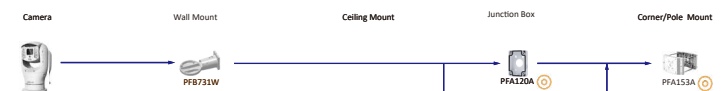

Shape	IP PTZ Camera	CVI PTZ Camera
	DH-PTZ8548-HNF-PA DH-PTZ8548-HNF-PA DH-PTZ85260-HNF-PA DH-PTZ8548-HNF-PA-FL DH-PTZ8548-HNF-PA-FL DH-PTZ85260-HNF-PA-FL DH-PTZ83440-HNF-PA