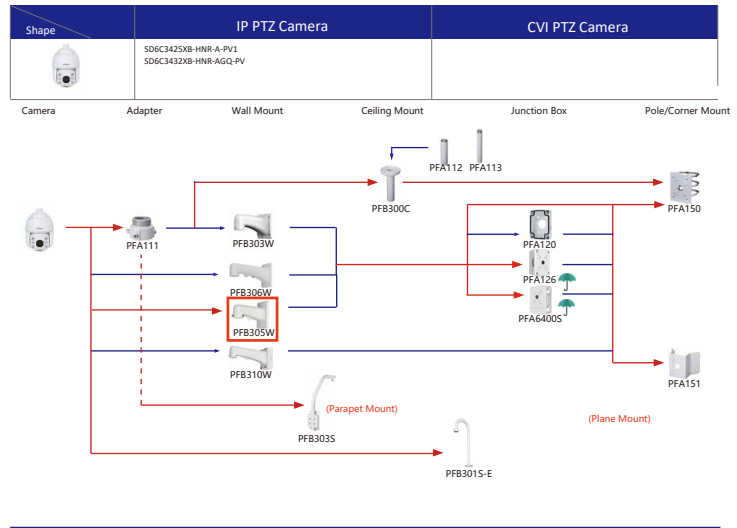

Shape	IP Camera	CVI Camera
	IPC-T1820/40 IPC-T1820-L	HAC-HDW1800TL-A HAC-HDW1801TL-(A) HAC-HDW1200TL-A

Selection of IP&CVI Eyeball Camera

Shape	IP Camera	CVI Camera
	IPC-HDW5242T-ZE-MF IPC-HDW5241T-ZE IPC-HDW5442T-ZE IPC-HDW5541T-ZE IPC-HDW5842T-ZE-S2 IPC-HDW1230T-ZS-55 IPC-HDW5541H-ASE-PV IPC-HDW5241H-ASE-PV IPC-HDW5541H-AS-PV IPC-HDW5241H-AS-PV IPC-HDW5497M-SE-LED IPC-HDW5842TM-SE-S2	HAC-HDW2802T-Z-A HAC-HDW2802T-Z-A-DP HAC-HDW2501T-Z-A HAC-HDW2501T-Z-A-DP HAC-HDW1231T-Z-A HAC-HDW1231T-Z-A-DP HAC-HDW1200T-Z-(A) HAC-ME1809H-A-PV-POC HAC-ME1809H-A-PV HAC-ME1509H-A-PV HAC-ME1239H-A-PV HAC-T3A51-Z HAC-T3A21-Z HAC-T3A21-VF

Selection of IP&CVI Eyeball Camera

Shape	IP Camera	CVI Camera
		HAC-HDW1200M HAC-HDW1800M HAC-HDW1801M HAC-T2A51 HAC-T2A21 HAC-HDW1509TLM-A-LED HAC-HDW2501TLM-A HAC-HDW2249TLM-A-LED HAC-HDW1231TLM-A HAC-HDW1801TLM-(A) HAC-HDW1801TLM-A HAC-HDW1801TLM HAC-HDW1500TLM-A

Shape	IP Camera	CVI Camera
	IPC-HDW2231T-AS-S2 IPC-HDW2230T-AS-S2 IPC-HDW2431T-AS-S2	

Selection of IP&CVI Eyeball Camera

Shape	IP Camera	CVI Camera
		HAC-T1A21/51 HAC-HDW1200R

Shape	IP Camera	CVI Camera
	IPC-HDW1230S-65 IPC-HDW1230T-STW	HAC-HDW2501TLMQ-A HAC-HDW1500TLMQ-(A) HAC-HDW1231TQ-A HAC-HDW1200TLMQ-(A) HAC-HDW1200TLMQ-(A) HAC-ME1239TQ-A-PV HAC-ME1800EQ-L HAC-ME1500EQ-L HAC-ME1200EQ-L HAC-ME1200EQ-L

Selection of PTZ Camera

Selection of PTZ Bullet Camera

Selection of PTZ Camera

Selection of PTZ Camera

Selection of PTZ Camera

Shape	IP PTZ Camera	CVI PTZ Camera
	SDT7C424-4F-2B2I-APV-0400	

Shape	IP PTZ Camera	CVI PTZ Camera
	SDTSK425-424-QA-2812 SDTSK425-424-QA-0832 SDTSK425-4F-QA-0600 SDTSK225-4F-QA-0600	SD8C440FD-HNF SD8C260PA1-HNF SD8C448PA1-HNF SD8C848PA1-HNF