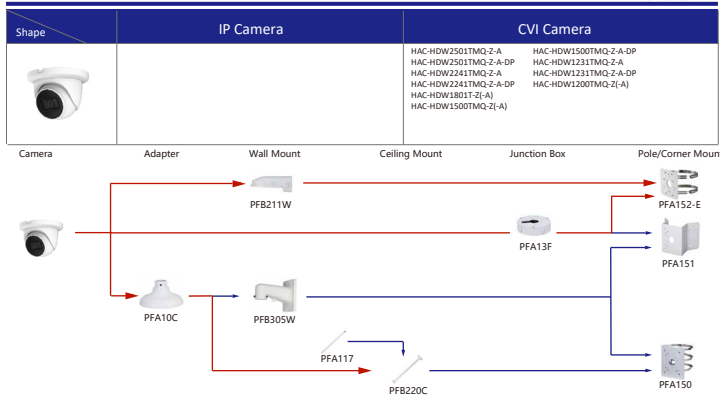

Shape	IP Camera	CVI Camera
	IPC-T1820/40 IPC-T1820-L	HAC-HDW1800TL-A HAC-HDW1801TL-(A) HAC-HDW1200TL-A

Selection of IP&CVI Eyeball Camera

Shape	IP Camera	CVI Camera
	IPC-HDW5242T-ZE-MF IPC-HDW5241T-ZE IPC-HDW5442T-ZE IPC-HDW5541T-ZE IPC-HDW5842T-ZE-S2 IPC-HDW1230T-ZS-55 IPC-HDW5541H-ASE-PV IPC-HDW5241H-ASE-PV IPC-HDW5541H-AS-PV IPC-HDW5241H-AS-PV IPC-HDW5497M-SE-LED IPC-HDW5842TM-SE-S2	HAC-HDW2802T-Z-A HAC-HDW2802T-Z-A-DP HAC-HDW2501T-Z-A HAC-HDW2501T-Z-A-DP HAC-HDW1231T-Z-A HAC-HDW1231T-Z-A-DP HAC-HDW1200T-Z-(A) HAC-ME1809H-A-PV-POC HAC-ME1809H-A-PV HAC-ME1509H-A-PV HAC-ME1239H-A-PV HAC-T3A51-Z HAC-T3A21-Z HAC-T3A21-VF

Selection of IP&CVI Eyeball Camera

Shape	IP Camera	CVI Camera
		HAC-HDW1200M HAC-HDW1800M HAC-HDW1801M HAC-T2A51 HAC-T2A21 HAC-HDW1509TLM-A-LED HAC-HDW2501TLM-A HAC-HDW2249TLM-A-LED HAC-HDW1231TLM-A HAC-HDW1801TLM-(A) HAC-HDW1801TLM-A HAC-HDW1801TLM HAC-HDW1500TLM-A

Shape	IP Camera	CVI Camera
	IPC-HDW2231T-AS-S2 IPC-HDW2230T-AS-S2 IPC-HDW2431T-AS-S2	

Selection of IP&CVI Eyeball Camera

Shape	IP Camera	CVI Camera
		HAC-T1A21/51 HAC-HDW1200R

Shape	IP Camera	CVI Camera
	IPC-HDW1230S-65 IPC-HDW1230T-STW	HAC-HDW2501TLMQ-A HAC-HDW1500TLMQ-(A) HAC-HDW1231TQ-A HAC-HDW1200TLMQ-(A) HAC-HDW1200TLMQ-(A) HAC-ME1239TQ-A-PV HAC-ME1800EQ-L HAC-ME1500EQ-L HAC-ME1200EQ-L HAC-ME1200EQ-L