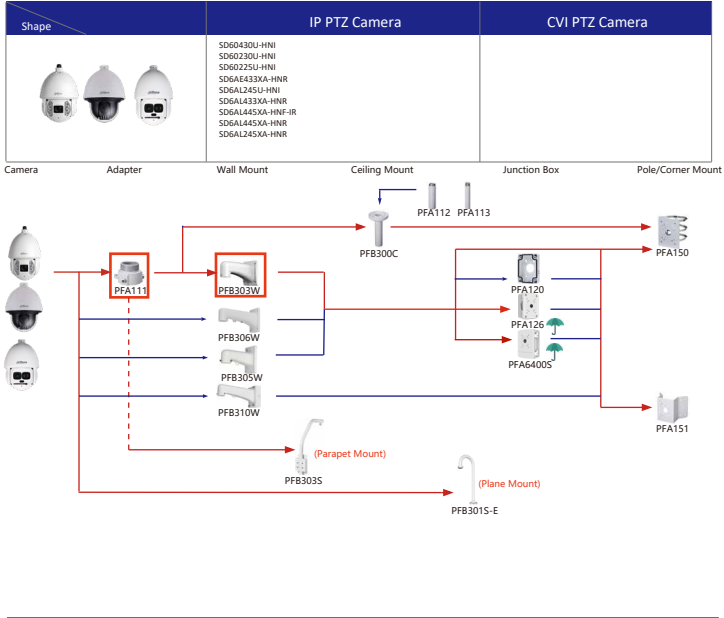

Shape	IP Camera	CVI Camera
	IPC-T1820/40 IPC-T1820-L	HAC-HDW1800TL-A HAC-HDW1801TL-(A) HAC-HDW1200TL-A

Selection of IP&CVI Eyeball Camera

Shape	IP Camera	CVI Camera
	IPC-HDW5242T-ZE-MF IPC-HDW5241T-ZE IPC-HDW5442T-ZE IPC-HDW5541T-ZE IPC-HDW5842T-ZE-S2 IPC-HDW1230T-ZS-55 IPC-HDW5541H-ASE-PV IPC-HDW5241H-ASE-PV IPC-HDW5541H-AS-PV IPC-HDW5241H-AS-PV IPC-HDW5497M-SE-LED IPC-HDW5842TM-SE-S2	HAC-HDW2802T-Z-A HAC-HDW2802T-Z-A-DP HAC-HDW2501T-Z-A HAC-HDW2501T-Z-A-DP HAC-HDW1231T-Z-A HAC-HDW1231T-Z-A-DP HAC-HDW1200T-Z-(A) HAC-ME1809H-A-PV-POC HAC-ME1809H-A-PV HAC-ME1509H-A-PV HAC-ME1239H-A-PV HAC-T3A51-Z HAC-T3A21-Z HAC-T3A21-VF

Selection of IP&CVI Eyeball Camera

Shape	IP Camera	CVI Camera
		HAC-HDW1200M HAC-HDW1800M HAC-HDW1801M HAC-T2A51 HAC-T2A21 HAC-HDW1509TLM-A-LED HAC-HDW2501TLM-A HAC-HDW2249TLM-A-LED HAC-HDW1231TLM-A HAC-HDW1801TLM-(A) HAC-HDW1801TLM-A HAC-HDW1801TLM HAC-HDW1500TLM-A

Shape	IP Camera	CVI Camera
	IPC-HDW2231T-AS-S2 IPC-HDW2230T-AS-S2 IPC-HDW2431T-AS-S2	

Selection of IP&CVI Eyeball Camera

Shape	IP Camera	CVI Camera
		HAC-T1A21/51 HAC-HDW1200R

Shape	IP Camera	CVI Camera
	IPC-HDW1230S-65 IPC-HDW1230T-STW	HAC-HDW2501TLMQ-A HAC-HDW1500TLMQ-(A) HAC-HDW1231TQ-A HAC-HDW1200TLMQ-(A) HAC-HDW1200TLMQ-(A) HAC-ME1239TQ-A-PV HAC-ME1800EQ-L HAC-ME1500EQ-L HAC-ME1200EQ-L HAC-ME1200EQ-L

Selection of PTZ Camera

Selection of PTZ Bullet Camera

Selection of PTZ Camera

Selection of PTZ Camera

Selection of PTZ Camera

Shape	IP PTZ Camera	CVI PTZ Camera
	SDT7C424-4F-2B2I-APV-0400	

Shape	IP PTZ Camera	CVI PTZ Camera
	SDTSK425-424-QA-2812 SDTSK425-424-QA-0832 SDTSK425-4F-QA-0600 SDTSK225-4F-QA-0600	SD8C440FD-HNF SD8C260PA1-HNF SD8C448PA1-HNF SD8C848PA1-HNF