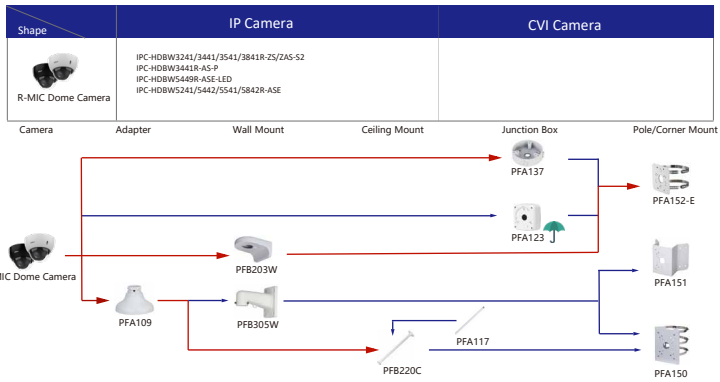

Selection of IP&CVI Bullet Camera

Selection of IP&CVI Bullet Camera

Shape	IP Camera	CVI Camera
	IPC-HFW5241T-5E IPC-HFW5242T-ASE-MF IPC-HFW5241T-ASE IPC-HFW5442T-5E IPC-HFW5442T-ASE IPC-HFW5411T-5E IPC-HFW5411T-ASE IPC-HFW5842T-ASE-S2 IPC-HFW5411T-AS-PV IPC-HFW5241T-AS-PV IPC-HFW5449T1-ASE-02 IPC-HFW5849T1-ASE-LED IPC-HFW5449T-ASE-LED	HAC-HFW1500TH-4 HAC-HFW1200TH-8 HAC-HFW1200TH-4 IPC-HFW54971-ZE-LED IPC-HFW54971-ZE-LED IPC-HFW54971-ZE-LED HAC-HFW1500D HAC-HFW1801D HAC-HFW1500D HAC-HFW1200D HAC-HFW1801R-Z-IRE6(A) HAC-HFW1500R-Z-IRE6(A) HAC-HFW1500R-Z-IRE6-A-DP HAC-HFW1231R-Z-A-DP HAC-HFW1231R-Z-A HAC-HFW1200R-Z-IRE6(A) HAC-B4A21-VF

Shape	IP Camera	CVI Camera
	IPC-PFW83242-A180 IPC-PFW840-A180	

Shape	IP Camera	CVI Camera
		HAC-PFW3601-A180-AC24 HAC-PFW3601-A180

Shape	IP Camera	CVI Camera
	IPC-HFW5442E-Z4E IPC-HFW5442E-ZHE IPC-HFW5442E-ZE IPC-HFW5242E-ZE-MF IPC-HFW5241E-ZHE IPC-HFW5241E-ZE IPC-HFW5241E-Z1E	HAC-HFW3802E-Z-VP HAC-HFW3802E-ZH-VP HAC-HFW3231E-Z-DP-VP

Shape	IP Camera	CVI Camera
	DH-IPC-HFW5842DK1P-Z-5G	

Selection of IP&CVI Dome Camera

Selection of IP&CVI Dome Camera

Selection of IP&CVI Dome Camera

Selection of IP Camera

Selection of IP&CVI Eyeball Camera