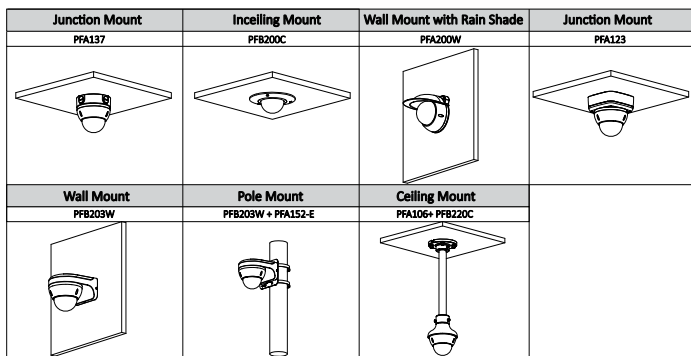

LR1002
ePoE Over Coax Converter