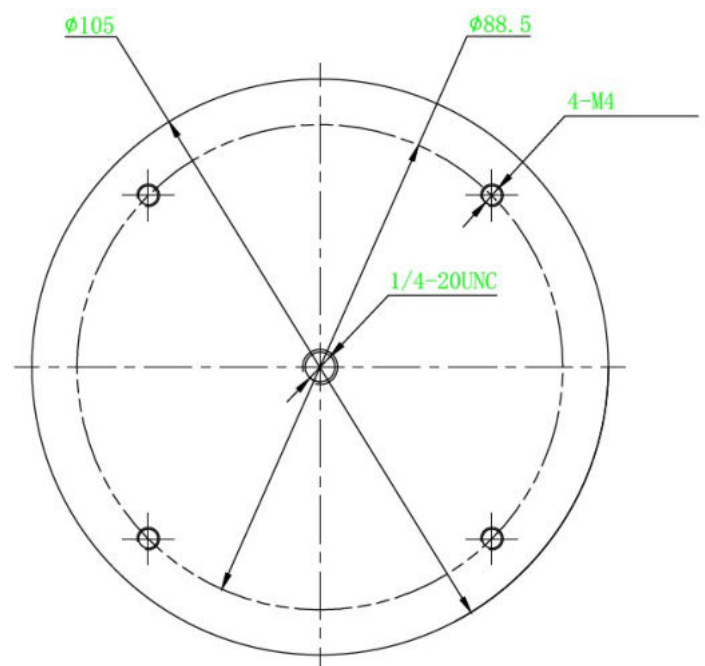

The maximum load capacity is 22 lbs (10 kg).

Available Model: DS-2909ZJ

Specifications

DS-2909ZJ	
Appearance	Hikvision white
Material	Aluminum alloy
Dimension	Ø 105 mm (Ø 4.13")
Weight	7.15 ozs (202.5 g)

Dimensions

Units: mm