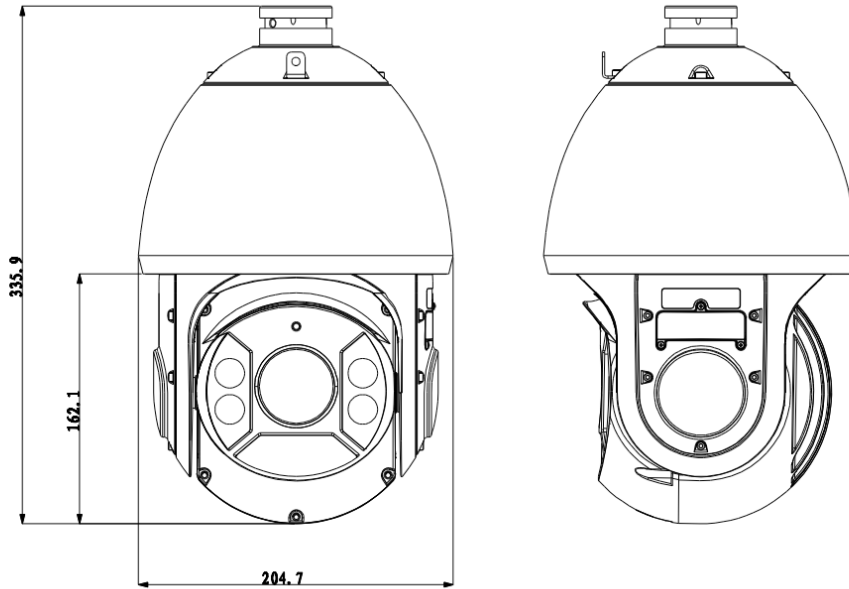

PTZ-H2EN20 | 2MP 20x Full HD HDCVI IR PTZ Dome Camera

Dimensions (mm)

Accessories (included)

Accessories (optional)